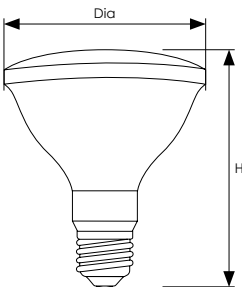

Lighting brilliance since 1878

Crompton Lamps Limited registered in England and Wales No. 05590551
Registered office and correspondence address: Unit 2, Marrtree Business Park, Bowling Back Lane, Bradford BD4 8QE
Tel: +44 (0)1274 657 088 **Fax:** +44 (0)1274 657 087 **Email:** sales@cromptonlamps.com **Web:** www.cromptonlamps.com

All images and specifications are for illustration purposes only and are subject to change without notice.
E. & O. E. © Crompton Lamps Limited 2022