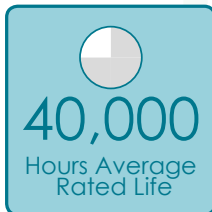

# LED PLL Direct to Mains

**A+** Energy Rated LED PLL.  
Direct to mains for maximum efficiency\*

Non-Dimmable

15,000  
Switching  
Cycles

40,000  
Hours Average  
Rated Life

*2700lm  
55W Eqv.*

*No Warm-Up Time  
Instant  
Full Light*