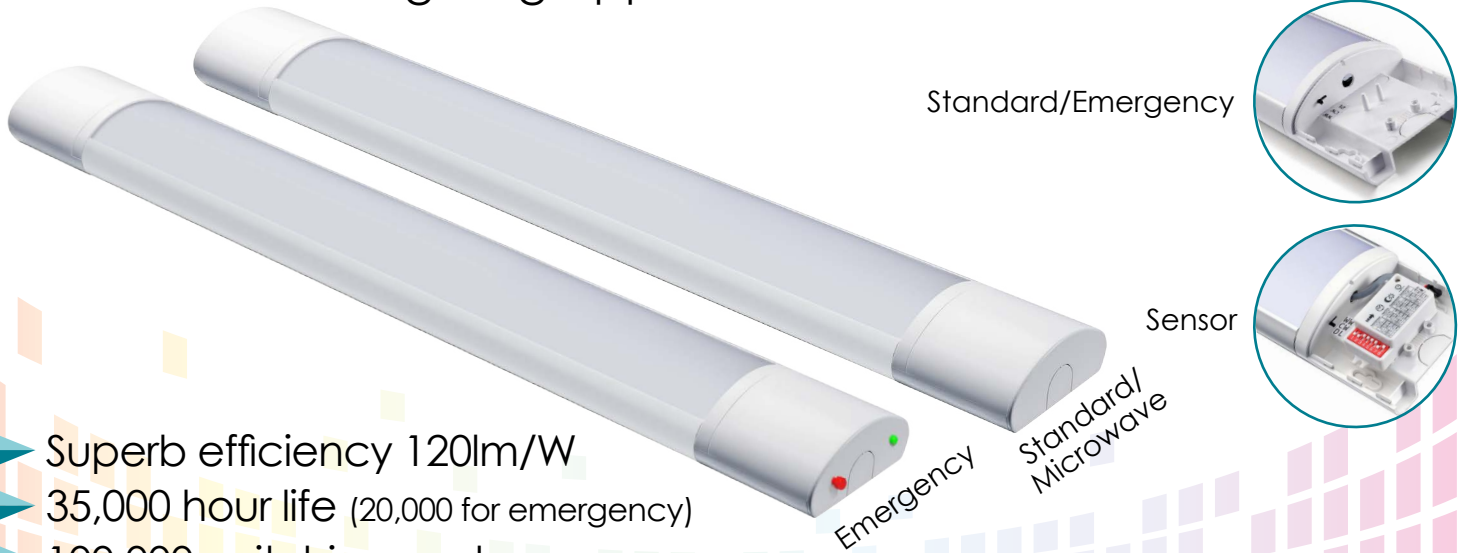

Photius LED Tri Colour Select

LED integrated luminaire for use in residential, commercial, office and other interior lighting applications

- Superb efficiency 120lm/W
- 35,000 hour life (20,000 for emergency)
- 100,000 switching cycles
- Suitable for surface or suspension mount
- Anodized aluminium with Polycarbonate diffuser
- Internal terminal block for safety
- Tri-colour select - easy access hidden switch to select 3000K warm white, 4000K cool white or 6000K daylight colour temperature
- Not suitable for dimming

Code	Product Name	Watts	Volts	Colour	Total Lumens	Width	Length	Height	MOQ
Standard - Single Carton									
12219	Integrated CCT 4ft Batten	40W	240V	Tri-Colour Select	4800	80mm	1200mm	36mm	1
12226	Integrated CCT 5ft Batten	60W	240V	Tri-Colour Select	7200	80mm	1500mm	36mm	1
Microwave Sensor - Single Carton									
12233	Integrated CCT 4ft Batten with Microwave Sensor	40W	240V	Tri-Colour Select	4800	80mm	1200mm	36mm	1
12240	Integrated CCT 5ft Batten with Microwave Sensor	60W	240V	Tri-Colour Select	7200	80mm	1500mm	36mm	1
3-Hour Emergency - Single Carton									
12257	Integrated CCT 4ft Batten with 3-Hour Emergency	40W	240V	Tri-Colour Select	4800	80mm	1200mm	36mm	1
12264	Integrated CCT 5ft Batten with 3-Hour Emergency	60W	240V	Tri-Colour Select	7200	80mm	1500mm	36mm	1

* Emergency Discharge ≥ 3 Hours, 24 hour charge time required. Built in Emergency test function. Fitted with a 4 Way Terminal block for Permanent Live
 ** 25%-100% Detection range (Max 6m) 5s-10min Hold time 5-∞lum light sensor Instant off or 20% light output after hold time when sensor not triggered. 30s-∞ dimming level hold.