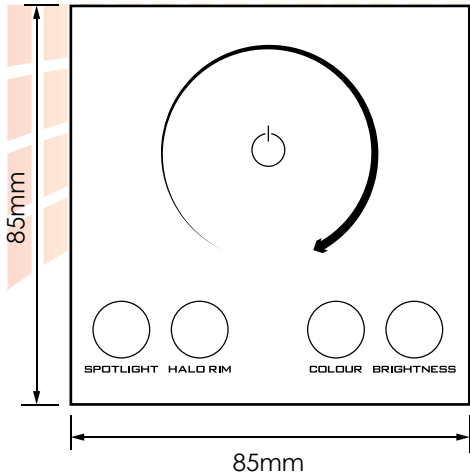

Spectrum Smart Room Control Switch

For use with Spectrum LED downlights

Provides independent room control for Spectrum downlights.
(App required for initial setup).

For use with Spectrum LED Downlights

- Independent main light and halo light control
- Full colour and brightness control
- Touch sensitive controls
- Wireless Bluetooth signalling to light group

For demonstration videos visit www.phoebeled.com/spectrum

Code	Product Name	Width	Height	Depth	MOQ
10420	Phoebe LED Spectrum Smart Room Control Switch	85mm	85mm	37mm	1

Lighting brilliance since 1878

Phoebe LED™ is a trading name of Crompton Lamps Limited registered in England and Wales No. 05590551
Registered office and correspondence address: Unit 2, Marrtree Business Park, Bowling Back Lane, Bradford BD4 8QE