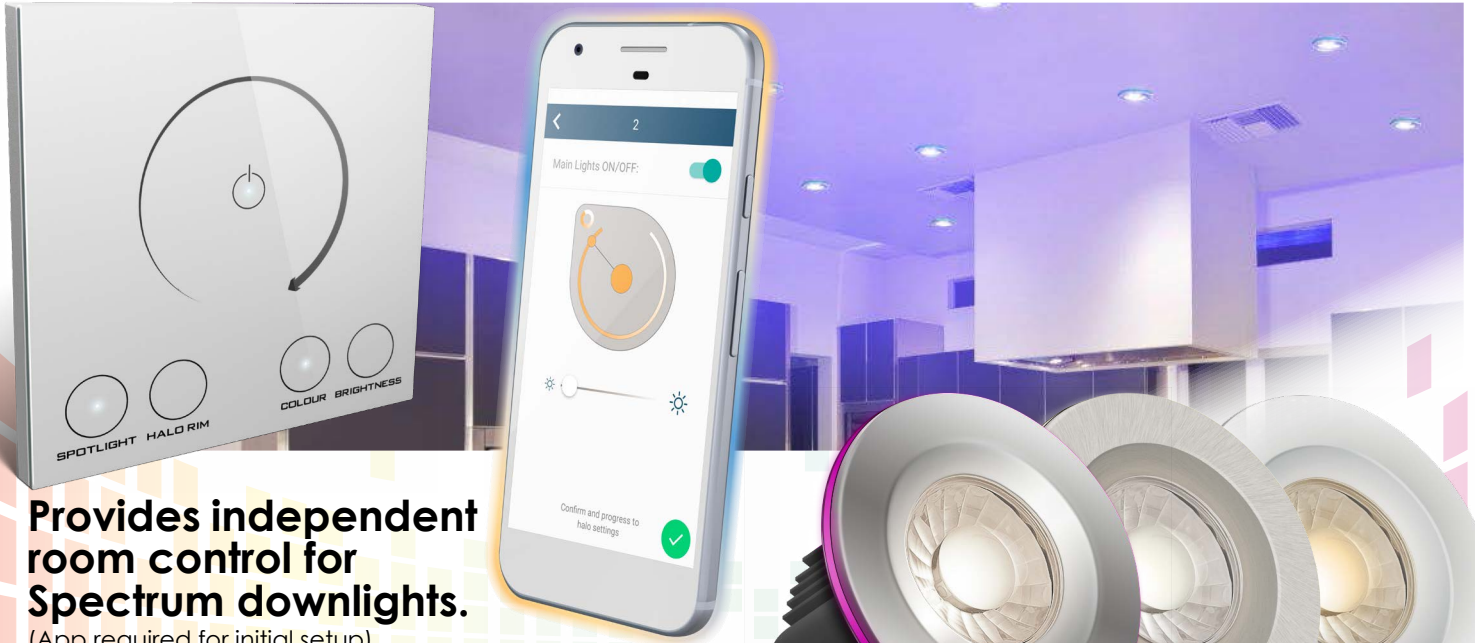

Spectrum Smart Room Control Switch

For use with Spectrum LED downlights

Provides independent room control for Spectrum downlights.
(App required for initial setup).

For use with Spectrum LED Downlights

- Independent main light and halo light control
- Full colour and brightness control
- Touch sensitive controls
- Wireless Bluetooth signalling to light group

For demonstration videos visit www.phoebeled.com/spectrum

Code	Product Name	Width	Height	Depth	MOQ
10420	Phoebe LED Spectrum Smart Room Control Switch	85mm	85mm	37mm	1

Lighting brilliance since 1878

Phoebe LED™ is a trading name of Crompton Lamps Limited registered in England and Wales No. 05590551
Registered office and correspondence address: Unit 2, Marrtree Business Park, Bowling Back Lane, Bradford BD4 8QE