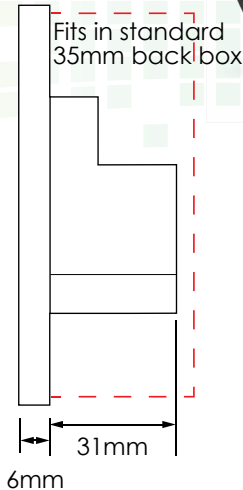

Spectrum Smart Room Control Switch

For use with Spectrum LED downlights

Provides independent room control for Spectrum downlights.
(App required for initial setup).

For use with Spectrum LED Downlights

- Independent main light and halo light control
- Full colour and brightness control
- Touch sensitive controls
- Wireless Bluetooth signalling to light group

For demonstration videos visit www.phoebeled.com/spectrum

Code	Product Name	Width	Height	Depth	MOQ
10420	Phoebe LED Spectrum Smart Room Control Switch	85mm	85mm	37mm	1

Lighting brilliance since 1878

Phoebe LED™ is a trading name of Crompton Lamps Limited registered in England and Wales No. 05590551
Registered office and correspondence address: Unit 2, Marrtree Business Park, Bowling Back Lane, Bradford BD4 8QE