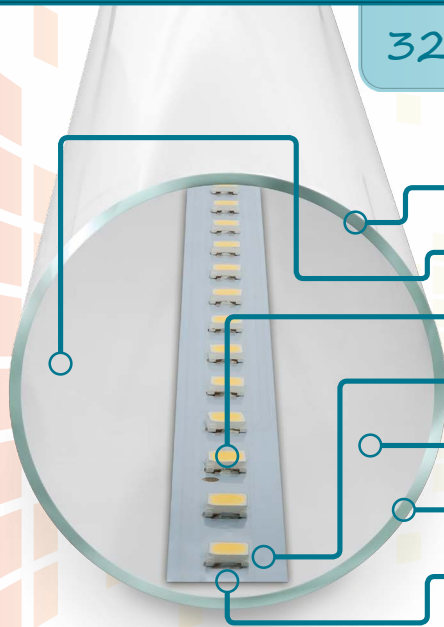

LED T8 Full Glass Tubes

Direct Retrofit into Existing Single Batten Fittings

Simply replace included starter*

320° All Round Light Output

- Full glass tube
- Patented technology
- SMD LED Technology
- Heat dissipating plate
- No mercury and hazardous substances
- No need for internal reflector
- Single-ended circuit for risk free installation