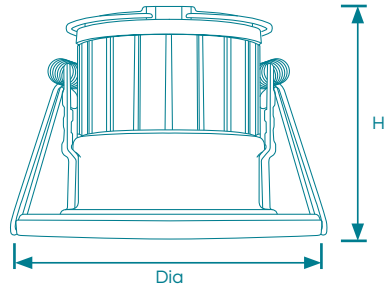

Each Firesafe is supplied with twist-on interchangeable stylish bezels to complement various decor styles.

Technical Information

8.5W Smart Firesafe All-in-One Fire-Rated LED Downlight

- 30, 60 and 90 minute fire-rated
- App and voice control
- Custom lighting schemes
- Control smart lights from anywhere
- Scheduled smart lighting
- Smart dimmable and group lighting
- 2700K-6500K tuneable white
- IP65 rated
- 50,000 hour life
- 100,000 switching cycles
- 60° beam angle

Product Code	Watts (W)	Volts (V)	Colour Appearance	Colour Temp (K)	Useful Lumens (lm)	Total Lumens (lm)	Beam Angle	Dimensions (mm)			Order Qty
								Dia	H	Cutout ø	
Single Carton											
12851	8.5	240	Tuneable White	2700-6500	650	700	60°	89	65	70-72	1
12646-10	Optional Chrome Bezel - 10 Pack							89	5		1