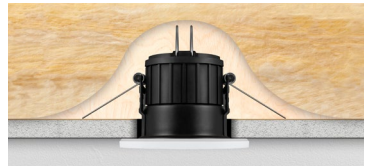

Tuneable White	Smart Dimmable	Fire Rated 30, 60, 90 mins
60° Beam Angle	IP65 Ingress Protection	Suitable for Bathroom use Zones 1-2

Voice control: Google Home, Amazon Echo

Download on the App Store

GET IT ON Google Play

Compatible with most smart home hubs including Amazon Echo and Google Home

Tuya Smart

Features Tuneable White Colour Selection

Tuneable White

FROM 2700K WARM WHITE TO 6500K DAYLIGHT

Insulation Guards

The adjustable guards prevent the Firesafe from being covered by insulation, improving ventilation and increasing safety.

Each Firesafe is supplied with twist-on interchangeable stylish bezels to complement various decor styles.

Technical Information

8.5W Smart Firesafe All-in-One Fire-Rated LED Downlight

- 30, 60 and 90 minute fire-rated
- App and voice control
- Custom lighting schemes
- Control smart lights from anywhere
- Scheduled smart lighting
- Smart dimmable and group lighting
- 2700K-6500K tuneable white
- IP65 rated
- 50,000 hour life
- 100,000 switching cycles
- 60° beam angle