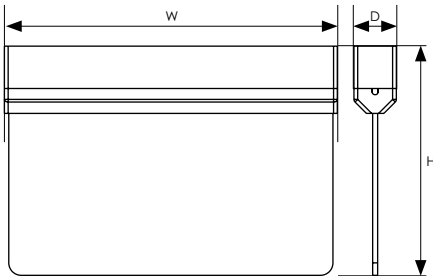

LED Emergency Blade

A sleek and stylish LED emergency blade with down arrow legend set and integrated emergency driver. Can be surface mounted to either ceilings and walls, or can be mounted perpendicular to a wall. Optional suspension kit or recessed kit available.

- Suitable for surface mounting on ceilings or walls
- Maintained or non-maintained functionality
- Manual test function with LED indicator
- 3 years life span with 500 recharge cycles
- 3-hour emergency running time
- 24-hour charge time
- IP20 rated for indoor use
- Features an integrated emergency driver fitted with a LiFePO4 3.2V 600mAh battery
- Base unit comes complete with arrow down legend set
- Up, left and right legend sets available
- Legend sets compliant with ISO3864 - Parts 1&3 with 26m legible viewing distance
- Optional suspension kit or recessed kit available

Product Code	Details	Watts (W)	Volts (V)	Dimensions (mm)			Order Qty
				W	H	D	
Single Carton							
14022	LED Emergency Blade	1.2	240	267	187	34	1
14039	Legend Set - Arrow Up			261	133		1
14046	Legend Set - Arrow Left/Right			261	133		1
14595	Suspension Kit						
14572	Recessed Kit						