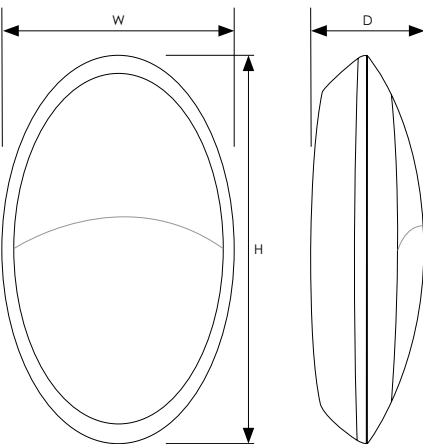

Melana LED Oval Bulkhead

Mains operated energy efficient integrated LED oval bulkhead available as standard or with eyelid cover.

- Suitable for wall or ceiling mounting, indoors or outdoors
- Fully IP66 rated suitable for outdoor use
- High impact IK10 rating
- Long life 30,000 hours maintenance free operation
- 100° beam angle
- 4000K cool white colour temperature
- Colour rendering index Ra≥80
- Black finish with opal diffuser
- Constructed from tough polycarbonate
- Built-in safety isolating control gear with short circuit protection
- Instant full light
- Not suitable for dimming

Product Code	Finish	Watts (W)	Volts (V)	Colour Appearance	Colour Temp (K)	Useful Lumens (lm)	Total Lumens (lm)	Beam Angle	Dimensions (mm)			Order Qty
									H	W	D	
Standard - Single Carton												
10574	Black	10.5	240	Cool White	4000	720	800	100°	260	160	79	1
With Eyelid Cover - Single Carton												
10593	Black	10.5	240	Cool White	4000	340	400	100°	260	160	79	1