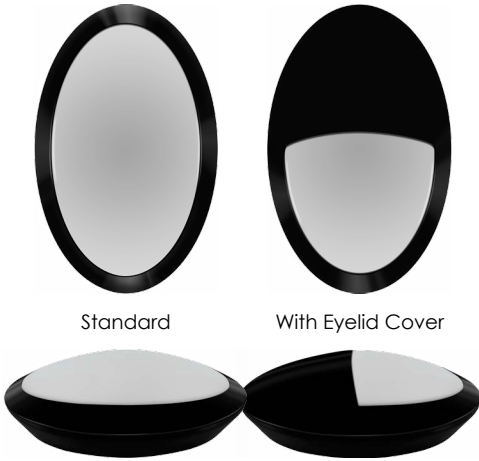

Melana LED Oval Bulkhead

Mains operated energy efficient integrated LED oval bulkhead available as standard or with eyelid cover.

- Suitable for wall or ceiling mounting, indoors or outdoors
- Fully IP66 rated suitable for outdoor use
- High impact IK10 rating
- Long life 30,000 hours maintenance free operation
- 100° beam angle
- 4000K cool white colour temperature
- Colour rendering index Ra≥80
- Black finish with opal diffuser
- Constructed from tough polycarbonate
- Built-in safety isolating control gear with short circuit protection
- Instant full light
- Not suitable for dimming

Product Code	Finish	Watts (W)	Volts (V)	Colour Appearance	Colour Temp (K)	Useful Lumens (lm)	Total Lumens (lm)	Beam Angle	Dimensions (mm)			Order Qty
									H	W	D	
Standard - Single Carton												
10574	Black	10.5	240	Cool White	4000	720	800	100°	260	160	79	1
With Eyelid Cover - Single Carton												
10593	Black	10.5	240	Cool White	4000	340	400	100°	260	160	79	1