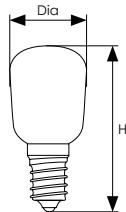

Oven

High temperature resistant lamps in a choice of wattages to satisfy most oven applications.

- 1,000 hour life
- 300°C temperature rating
- SES-E14 cap
- Internally fused for safety

Product Code	Watts (W)	Volts (V)	Cap	Finish	Dimensions (mm)		Energy Rating	Order Qty
					Dia	H		
Single Carton								
AO15CSES	15	240	SES-E14	Clear	22	50		50
AO25CSES	25	240	SES-E14	Clear	22	50		50
AO40CSES	40	240	SES-E14	Clear	40	70		50