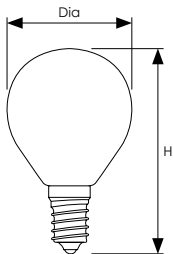

Oven

High temperature resistant lamps in a choice of wattages to satisfy most oven applications.

- 1,000 hour life
- 300°C temperature rating
- SES-E14 cap
- Internally fused for safety

Product Code	Watts (W)	Volts (V)	Cap	Finish	Dimensions (mm)		Energy Rating	Order Qty
					Dia	H		
Single Carton								
AO15CSES	15	240	SES-E14	Clear	22	50		50
AO25CSES	25	240	SES-E14	Clear	22	50		50
AO40CSES	40	240	SES-E14	Clear	40	70		50