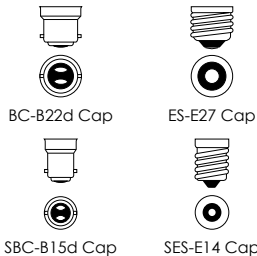

LED Candle Thermal Plastic

LED candle replacement lamp. Lightweight thermal plastic heat dissipating body and opal lens. True retrofit replacements for incandescent lamps.

- Exact equivalent brightness for regular 40W incandescent candle lamps
- 15,000 hour life
- 7,500 switching cycles
- 2700K warm white, 4000K cool white or 6500K daylight colour options
- Colour rendering index Ra≥80
- BC-B22d , SBC-B15d, ES-E27 or SES-E14 caps
- Opal finish
- Not suitable for dimming
- For indoor use only

Product Code	Watts (W)	Volts (V)	Cap	Colour Appearance	Colour Temp (K)	Total Lumens (lm)	Incandescent Equivalent (W)	Dimensions (mm)		Energy Rating	Order Qty
								Dia	H		
Single Carton											
11298	5.5	240	BC-B22d	Warm White	2700	470	40	37	100	A+	10
11304	5.5	240	SBC-B15d	Warm White	2700	470	40	37	105	A+	10
11311	5.5	240	ES-E27	Warm White	2700	470	40	37	100	A+	10
4689	5.5	240	SES-E14	Warm White	2700	470	40	37	105	A+	10
6195	5.5	240	BC-B22d	Cool White	4000	470	40	37	100	A+	10
11342	5.5	240	ES-E27	Cool White	4000	470	40	37	100	A+	10
6218	5.5	240	SES-E14	Cool White	4000	470	40	37	105	A+	10
4696	5.5	240	BC-B22d	Daylight	6500	470	40	37	100	A+	10
11373	5.5	240	ES-E27	Daylight	6500	470	40	37	100	A+	10
4719	5.5	240	SES-E14	Daylight	6500	470	40	37	105	A+	10