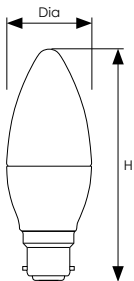

LED Candle Thermal Plastic

LED candle replacement lamp. Lightweight thermal plastic heat dissipating body and opal lens. True retrofit replacements for incandescent lamps.

- Exact equivalent brightness for regular 40W incandescent candle lamps
- 15,000 hour life
- 7,500 switching cycles
- 2700K warm white, 4000K cool white or 6500K daylight colour options
- Colour rendering index Ra≥80
- BC-B22d , SBC-B15d, ES-E27 or SES-E14 caps
- Opal finish
- Not suitable for dimming
- For indoor use only

Product Code	Watts (W)	Volts (V)	Cap	Colour Appearance	Colour Temp (K)	Total Lumens (lm)	Incandescent Equivalent (W)	Dimensions (mm)		Energy Rating	Order Qty
								Dia	H		
Single Carton											
11298	5.5	240	BC-B22d	Warm White	2700	470	40	37	100	A+	10
11304	5.5	240	SBC-B15d	Warm White	2700	470	40	37	105	A+	10
11311	5.5	240	ES-E27	Warm White	2700	470	40	37	100	A+	10
4689	5.5	240	SES-E14	Warm White	2700	470	40	37	105	A+	10
6195	5.5	240	BC-B22d	Cool White	4000	470	40	37	100	A+	10
11342	5.5	240	ES-E27	Cool White	4000	470	40	37	100	A+	10
6218	5.5	240	SES-E14	Cool White	4000	470	40	37	105	A+	10
4696	5.5	240	BC-B22d	Daylight	6500	470	40	37	100	A+	10
11373	5.5	240	ES-E27	Daylight	6500	470	40	37	100	A+	10
4719	5.5	240	SES-E14	Daylight	6500	470	40	37	105	A+	10