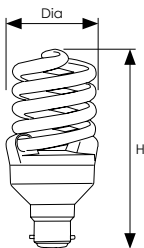

T2 Ultra Mini Spiral

T2 ultra mini spiral rapid start energy efficient lamp for use in a multitude of interior and exterior luminaires (suitably IP rated) with a choice of wattage and cap type.

- Rapid start
- Self ballasted
- 10,000 hour life
- Last up to 10 times longer than a standard GLS
- 2700K warm white colour
- BC-B22d, SBC-B15d, ES-E27 or SES-E14 cap
- Not suitable for dimming or electronic switching
- Internally fused for safety

Product Code	Watts (W)	Volts (V)	Cap	Colour Appearance	Colour Temp (K)	Total Lumens (lm)	Incan. Equiv. (W)	Dimensions (mm)		Energy Rating	Order Qty
								Dia	H		
Single Carton											
BPCFT29WWBC-1BL	9	240	BC-B22d	Warm White	2700	500	44	33	94	A	10
BPCFT29WWSBC-1BL	9	240	SBC-B15d	Warm White	2700	500	44	33	92	A	10
BPCFT29WWES-1BL	9	240	ES-E27	Warm White	2700	500	44	33	93	A	10
BPCFT29WWSSES-1BL	9	240	SES-E14	Warm White	2700	500	44	33	93	A	10
BPCFT211WWBC-1BL	11	240	BC-B22d	Warm White	2700	650	54	42	98	A	10
BPCFT211WWES-1BL	11	240	ES-E27	Warm White	2700	650	54	42	96	A	10
BPCFT211WWSSES-1BL	11	240	SES-E14	Warm White	2700	650	54	42	98	A	10
BPCFT215WWBC-1BL	15	240	BC-B22d	Warm White	2700	850	67	42	105	A	10
BPCFT215WWES-1BL	15	240	ES-E27	Warm White	2700	850	67	42	108	A	10
BPCFT220WWBC-1BL	20	240	BC-B22d	Warm White	2700	1200	88	53	117	A	10
BPCFT220WWSSES-1BL	20	240	ES-E27	Warm White	2700	1200	88	53	120	A	10
BPCFT223WWBC-1BL	23	240	BC-B22d	Warm White	2700	1600	112	53	121	A	10
BPCFT223WWSSES-1BL	23	240	ES-E27	Warm White	2700	1600	112	53	123	A	10