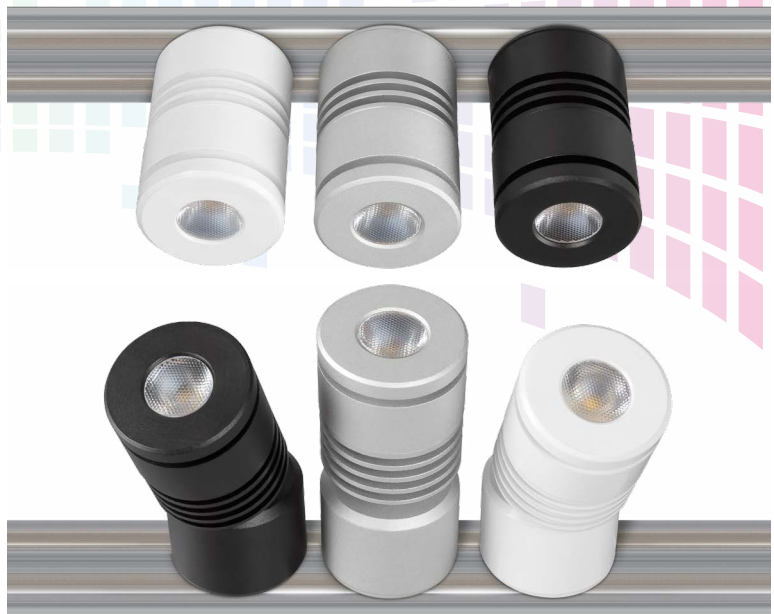

- ▶ 24V touch safe system, ideal for retail display cabinets
- ▶ RA Plus technology to give an impressive CRI  $\geq 95$  for excellent colour reproduction and clarity
- ▶ Fixed and adjustable lights with 40° rotational head
- ▶ Unique magnetic connection means the spot lights can be adjusted and positioned anywhere on the track
- ▶ 4000K cool white colour temperature