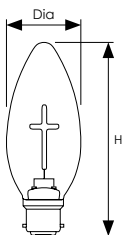

# LED Decorative Cross Candle

Special purpose LED energy efficient decorative lamp, not suitable for household illumination.

- 15,000 hour life
- 7,500 switching cycles
- Colour rendering index Ra≥80
- BC-B22d cap
- Clear finish
- Not suitable for dimming
- Recommended for indoor use only

Product Code	Watts (W)	Volts (V)	Cap	Colour Appearance	Dimensions (mm)		Order Qty
					Dia	H	
<b>Candle - Single Carton</b>							
10529	1.2	240	BC-B22d	Red	35	94	1

SES-E14 Cap

*Lighting brilliance since 1878*