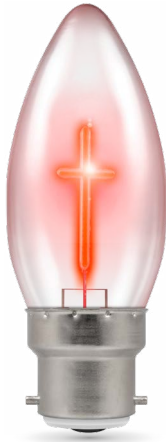

# LED Decorative Cross Candle

Special purpose LED energy efficient decorative lamp, not suitable for household illumination.

- 15,000 hour life
- 7,500 switching cycles
- Colour rendering index Ra≥80
- BC-B22d cap
- Clear finish
- Not suitable for dimming
- Recommended for indoor use only

Product Code	Watts (W)	Volts (V)	Cap	Colour Appearance	Dimensions (mm)		Order Qty
					Dia	H	
<b>Candle - Single Carton</b>							
10529	1.2	240	BC-B22d	Red	35	94	1

SES-E14 Cap

*Lighting brilliance since 1878*