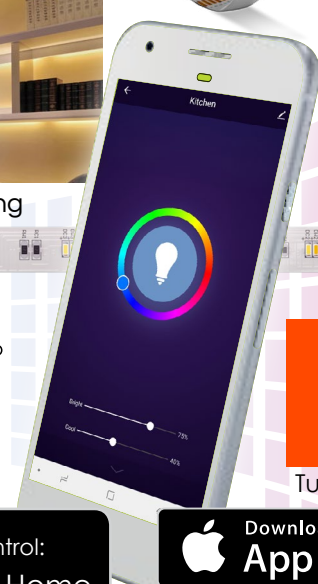

2.4GHz WiFi

SMART WIRELESS LIGHTING

LED 18W 5m SMART Flexi-Strip RGB + Tuneable White 5 Metre Kit.

- Connects wirelessly with your home network, no bridge device required
- Home hub compatible*1
- Smart device compatible, Tuya Smart app required*2
- 1500lm total lumens
- Colour changing RGB with tuneable white 2700K warm white to 6500K daylight
- Dimmable*3
- Cut and rejoin at 10cm intervals with provided connecting leads
- Strong 3M backing for easy and sturdy installation
- Instant full light
- Recommended for indoor use

TV Backlight

Games room

Hidden Lighting

Included in box:

- 1 x 5m reel of LED Flexi-Strip
- 2 x 15cm connecting leads
- 1 x WiFi Controller Module
- 1 x Power Supply with LED driver and UK plug

Tuya Smart

Voice control:

Google Home
Amazon Echo

Download on the
App Store

GET IT ON
Google Play

2.4Ghz WiFi

No Bridge Device Required

RGB + Tuneable White 2700K-6500K

Tuya SMART app & Hub control

3
YEAR
WARRANTY

1500
Total Lumen

RGB

Tuneable White

Smart Dimmable

20,000
Hours Average Rated Life

Home Hub

Smart Device

Code	Product Name	Watts	Colour	Total Lumens	Length	Width	Energy Rating	Price
12417	LED Smart 5m Flexi-Strip Kit RDB + Tuneable White	18W	RGB + Tuneable White 2700K-4000K	1500lm	5000mm	12mm	A*	