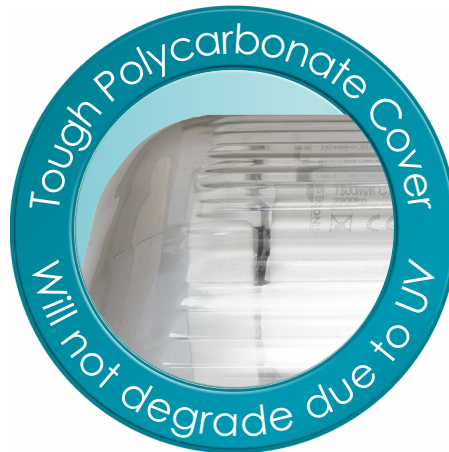

PHOEBE  
LED

MANTO

- Non-Corrosive T8 fitting
- IP65 Rated Suitable for Outdoor Use
- ABS and Polycarbonate Construction
- Tamper resistant stainless steel clips (Grade 316)
- 4ft, 5ft & 6ft Lengths
- Single and Twin Battens
- Pre-wired for use with Crompton Lamps LED T8 Tubes
- Suitable for Surface, Conduit or Suspension mount

Suitable for  
Outdoor Use

Code	Product Name	Height	Length	Construction	Warranty	IP Rating	Price
10611	Non-Corrosive IP65 4ft Single T8 Fitting	98mm	1265mm	ABS, Polycarbonate and Stainless Steel	5 Years	IP65	
5228	Non-Corrosive IP65 5ft Single T8 Fitting	98mm	1565mm	ABS, Polycarbonate and Stainless Steel	5 Years	IP65	
5235	Non-Corrosive IP65 6ft Single T8 Fitting	98mm	1835mm	ABS, Polycarbonate and Stainless Steel	5 Years	IP65	
5242	Non-Corrosive IP65 5ft Twin T8 Fitting	97mm	1565mm	ABS, Polycarbonate and Stainless Steel	5 Years	IP65	
5259	Non-Corrosive IP65 6ft Twin T8 Fitting	97mm	1835mm	ABS, Polycarbonate and Stainless Steel	5 Years	IP65	

# Non-Corrosive IP65 Fittings

Benefits and Features

- Top Quality at a mid-price point.
- Single and twin options in 5ft & 6ft lengths
- Pre-wired for LED - Quick and easy to install.
- Choice of colours with added benefit of future LED tube sales.
- User replaceable lamps, no need to call a contractor.
- Made from Extremely tough ABS for maximum damage resistance.
- Grade 316 stainless steel tamper resistant clips with screws, will not rust with age for ease of future maintenance.
- Tough Polycarbonate Cover, will not degrade due to UV and is much stronger than the Acrylic covers used on budget units.
- Higher Lumen maintenance factor and low flicker rate compared to traditional Fluorescent tubes makes these units Ideal for use with CCTV.
- Fully enclosed and secure, Suitable for use in food preparation areas.
- Comes with mounting brackets, suspension eyelets and knockout points for surface, suspension or conduit mounting options.