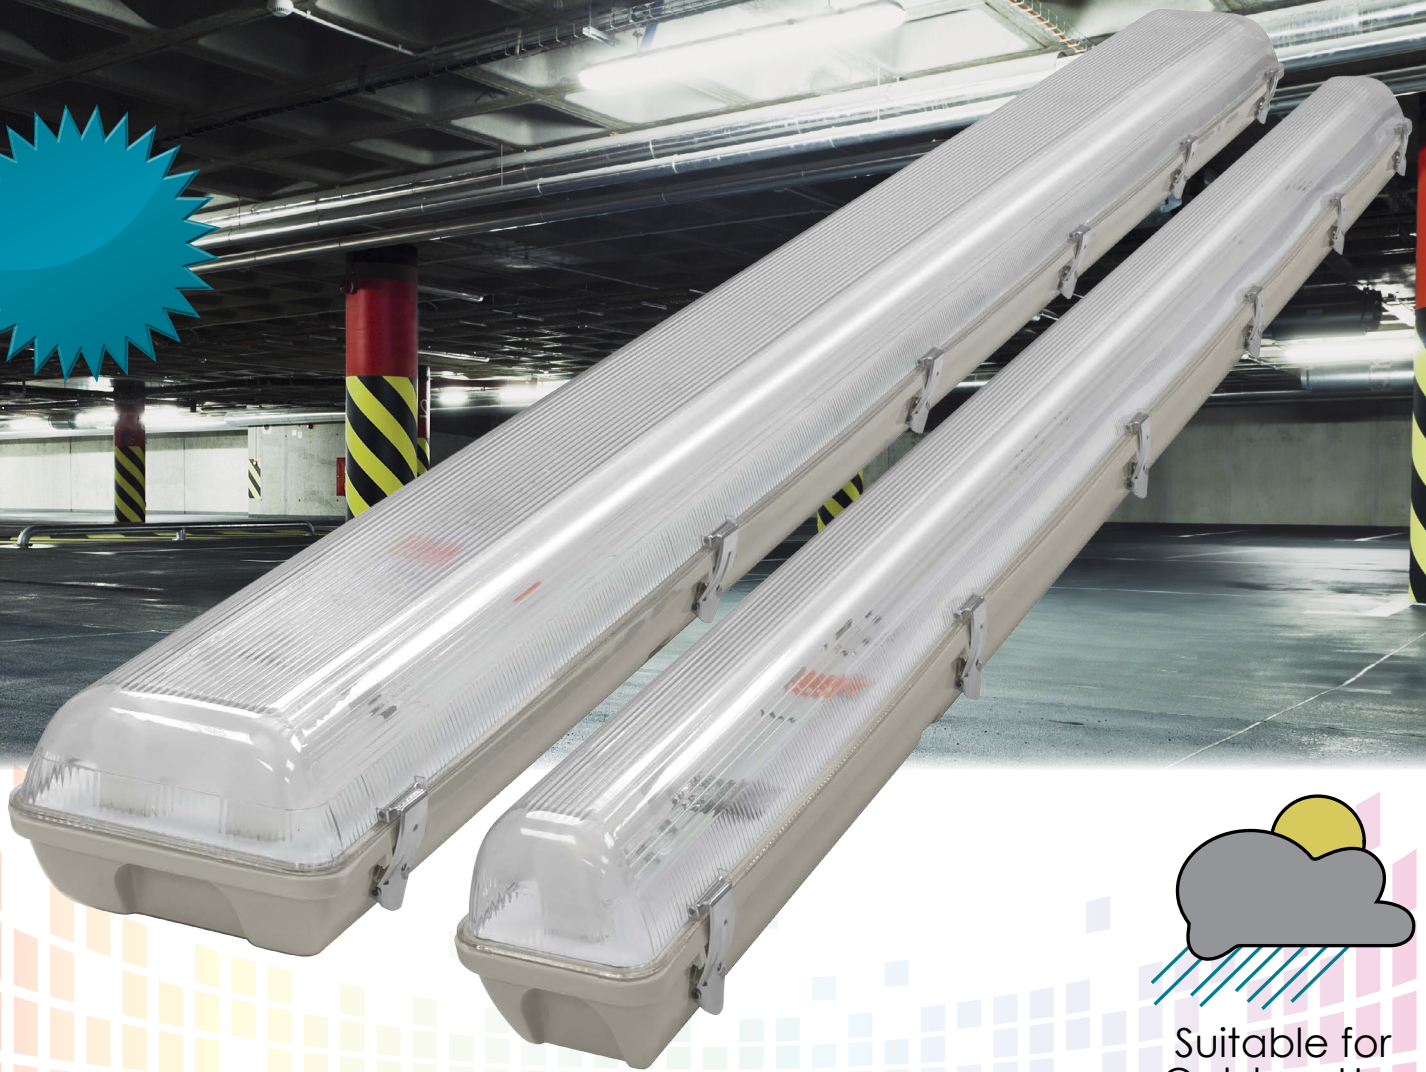

PHOEBE  
LED

MANTO

- Non-Corrosive T8 fitting
- IP65 Rated Suitable for Outdoor Use
- ABS and Polycarbonate Construction
- Tamper resistant stainless steel clips (Grade 316)
- 4ft, 5ft & 6ft Lengths
- Single and Twin Battens
- Pre-wired for use with Crompton Lamps LED T8 Tubes
- Suitable for Surface, Conduit or Suspension mount

Suitable for  
Outdoor Use

Code	Product Name	Height	Length	Construction	Warranty	IP Rating	Price
10611	Non-Corrosive IP65 4ft Single T8 Fitting	98mm	1265mm	ABS, Polycarbonate and Stainless Steel	5 Years	IP65	
5228	Non-Corrosive IP65 5ft Single T8 Fitting	98mm	1565mm	ABS, Polycarbonate and Stainless Steel	5 Years	IP65	
5235	Non-Corrosive IP65 6ft Single T8 Fitting	98mm	1835mm	ABS, Polycarbonate and Stainless Steel	5 Years	IP65	
5242	Non-Corrosive IP65 5ft Twin T8 Fitting	97mm	1565mm	ABS, Polycarbonate and Stainless Steel	5 Years	IP65	
5259	Non-Corrosive IP65 6ft Twin T8 Fitting	97mm	1835mm	ABS, Polycarbonate and Stainless Steel	5 Years	IP65	

# Non-Corrosive IP65 Fittings

Benefits and Features

- Top Quality at a mid-price point.
- Single and twin options in 5ft & 6ft lengths
- Pre-wired for LED - Quick and easy to install.
- Choice of colours with added benefit of future LED tube sales.
- User replaceable lamps, no need to call a contractor.
- Made from Extremely tough ABS for maximum damage resistance.
- Grade 316 stainless steel tamper resistant clips with screws, will not rust with age for ease of future maintenance.
- Tough Polycarbonate Cover, will not degrade due to UV and is much stronger than the Acrylic covers used on budget units.
- Higher Lumen maintenance factor and low flicker rate compared to traditional Fluorescent tubes makes these units Ideal for use with CCTV.
- Fully enclosed and secure, Suitable for use in food preparation areas.
- Comes with mounting brackets, suspension eyelets and knockout points for surface, suspension or conduit mounting options.