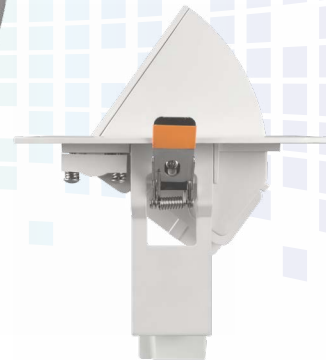

GAIA LED WALL WASHER

LED Recessed Flicker Free Wall Washer

Energy efficient LED integrated recessed wall washer

- High frequency for flicker free illumination - helps to eliminate eye strain
- 3300lm useful lumens, 3500lm total lumens
- Aluminium construction
- 4000K Cool White colour
- Ambient operating temperature -20°C to 45°C
- Instant full light
- IP20 rated for indoor use only
- Not suitable for dimming

Code	Product Name	Watts	Colour	Useful Lumens	Total Lumens	Beam Angle	Width	Height	Depth	MOQ
7291	LED Recessed Wall Washer	40W	4000K Cool White	3300lm	3500lm	120°	246mm	156mm	145mm	1

Lighting brilliance since 1878