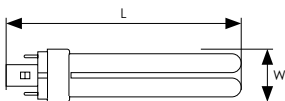

Double Turn D Type (PLC)

Compact D fluorescent lamps are commonly used in commercial and domestic luminaires such as downlights, bulkheads, pendants and other suitable energy saving applications.

- 10,000 hour life
- 3000K warm white, 3500K white or 4000K cool white colour options
- 85/1B colour rendering index/group
- SPECTRA-PLUS Triphosphor coated for excellent colour rendering, high output and longer life
- Not suitable for dimming
- Complete with integral starter
- Internally fused for safety

| Product Code | Watts (W) | Volts (V) | Cap | Colour Appearance | Colour Temp (K) | Total Lumens (lm) | Dimensions (mm) | | Energy Rating | Order Qty |
|----------------------|-----------|-----------|--------------|-------------------|-----------------|-------------------|-----------------|-----|---------------|-----------|
| | | | | | | | Dia | H | | |
| Single Carton | | | | | | | | | | |
| CLD10SWW | 10 | 240 | G24d-1 2 Pin | Warm White | 3000 | 600 | 41 | 110 | B | 10 |
| CLD10SW | 10 | 240 | G24d-1 2 Pin | White | 3500 | 600 | 41 | 110 | B | 10 |
| CLD10SCW | 10 | 240 | G24d-1 2 Pin | Cool White | 4000 | 600 | 41 | 110 | B | 10 |
| CLD13SWW | 13 | 240 | G24d-1 2 Pin | Warm White | 3000 | 900 | 41 | 139 | A | 10 |
| CLD13SW | 13 | 240 | G24d-1 2 Pin | White | 3500 | 900 | 41 | 139 | A | 10 |
| CLD13SCW | 13 | 240 | G24d-1 2 Pin | Cool White | 4000 | 900 | 41 | 139 | A | 10 |
| CLD18SWW | 18 | 240 | G24d-2 2 Pin | Warm White | 3000 | 1210 | 41 | 151 | B | 10 |
| CLD18SW | 18 | 240 | G24d-2 2 Pin | White | 3500 | 1210 | 41 | 151 | B | 10 |
| CLD18SCW | 18 | 240 | G24d-2 2 Pin | Cool White | 4000 | 1210 | 41 | 151 | B | 10 |
| CLD26SWW | 26 | 240 | G24d-3 2 Pin | Warm White | 3000 | 1716 | 41 | 172 | A | 10 |
| CLD26SW | 26 | 240 | G24d-3 2 Pin | White | 3500 | 1716 | 41 | 172 | A | 10 |
| CLD26SCW | 26 | 240 | G24d-3 2 Pin | Cool White | 4000 | 1716 | 41 | 172 | A | 10 |