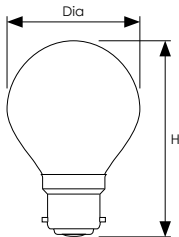

# LED Filament Coloured Harlequin Round

LED filament coloured harlequin Round shaped translucent lamp, available in a choice of vibrant colours. The coating is applied internally and is fade resistant. The lamps are IP65 rated and when used with an IP65 rated socket they are ideal for outdoor applications where dirt and dust is encountered such as decorative strings and Christmas trees. They are also suitable for internal use.

- Internally coated for fade resistant vibrant colour
- 15,000 hour life
- 20,000 switching cycles
- Choice of blue, green, orange, pink, purple, red, white and yellow
- BC-B22d or ES-E27 cap
- IP65 rated; can be used outdoors in a suitable IP65 rated socket
- Not suitable for dimming

Product Code	Watts (W)	Volts (V)	Cap	Finish	Dimensions (mm)		Energy Rating	Order Qty
					Dia	H		
<b>Single Carton</b>								
13810	4.5	240	BC-B22d	Blue	45	76.5	B	1
13827	4.5	240	ES-E27	Blue	45	78	B	1
13834	4.5	240	BC-B22d	Green	45	76.5	A++	1
13841	4.5	240	ES-E27	Green	45	78	A++	1
13858	4.5	240	BC-B22d	Orange	45	76.5	A+	1
13865	4.5	240	ES-E27	Orange	45	78	A+	1
13872	4.5	240	BC-B22d	Pink	45	76.5	A	1
13889	4.5	240	ES-E27	Pink	45	78	A	1
13896	4.5	240	BC-B22d	Purple	45	76.5	A+	1
13902	4.5	240	ES-E27	Purple	45	78	A+	1
13919	4.5	240	BC-B22d	Red	45	76.5	B	1
13926	4.5	240	ES-E27	Red	45	78	B	1
13933	4.5	240	BC-B22d	White	45	76.5	A++	1
13940	4.5	240	ES-E27	White	45	78	A++	1
13957	4.5	240	BC-B22d	Yellow	45	76.5	A++	1
13964	4.5	240	ES-E27	Yellow	45	78	A++	1