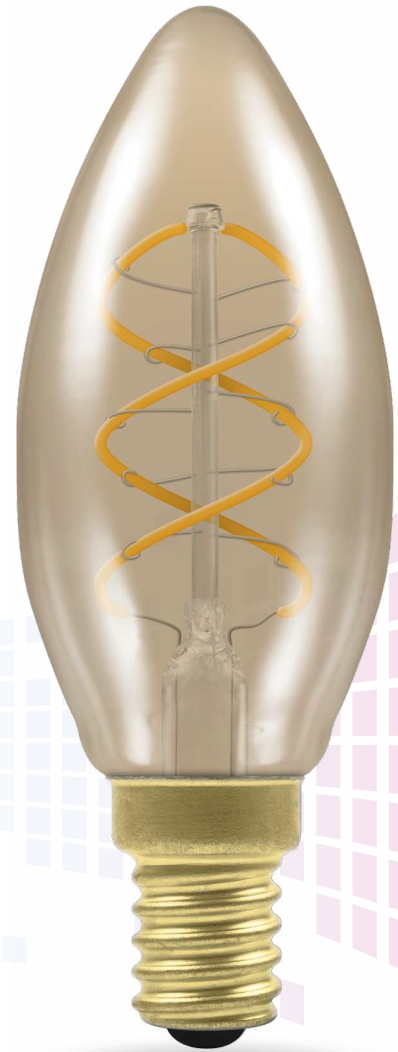

3.5W LED Spiral Filament Candle

Antique bronze finish, Dimmable

Energy saving LED replacement lamp featuring LED filament technology. 2 LED spiral filaments in a chip-on-glass (COB) series filament arrangement, allowing true omni-directional light output. Full clear antiquated glass lamp to closely mimic old fashioned traditional lamps.

- ▶ 15,000 hour life
- ▶ 7,500 switching cycles
- ▶ 2200K extra warm white
- ▶ Colour rendering index Ra≥80
- ▶ SES-E14 cap
- ▶ Antique bronze finish
- ▶ Dimmable DuoDim™ Technology compatible with both leading and trailing edge dimmers*
- ▶ Recommended for indoor use only

A rated energy efficient LED Lamp *Antique Bronze Glass Finish* *Utilising the latest in LED Spiral Filament Technology* *Dimmable DuoDim™ Technology*

Code	Product Name	Watts	Colour	Total Lumens	Diameter	Height	Price
10642	LED Spiral Filament Candle Antique Bronze	3.5	2200K Extra Warm White	150lm	35mm	97mm	