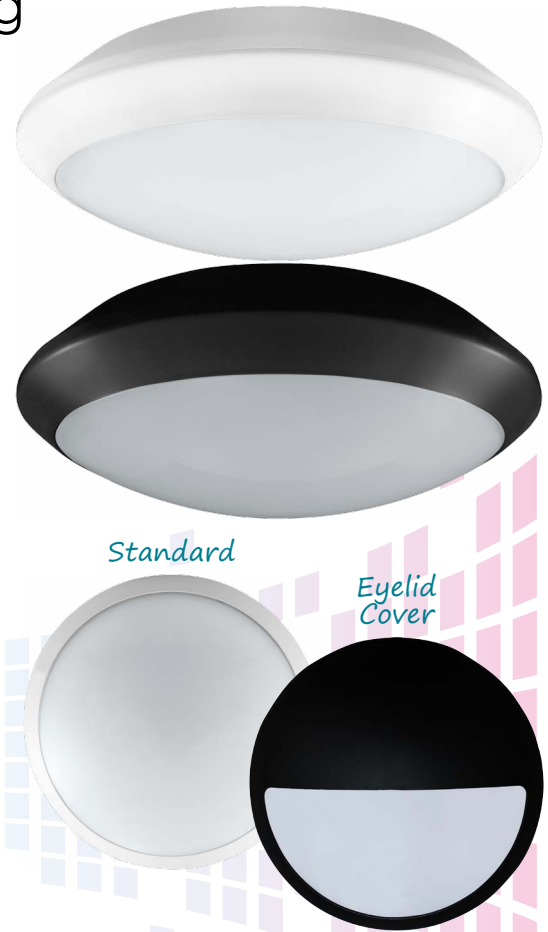

# MELANA LED ROUND BULKHEAD

IP66  
IK10

## 15W Energy Efficient Integrated Round Bulkhead IP66 Ingress Rating, IK10 Impact Rating

- Suitable for wall or ceiling mounting, indoors or outdoors
- Built-in safety isolating control gear with short circuit protection
- Long life 35,000 hours maintenance free operation
- IP66 rated suitable for outdoor use
- 3000K warm white and 4000K cool white colour options
- Available in Black or white finish with opal diffuser and optional eyelid cover
- Constructed from tough polycarbonate with IK10 impact rating

**IP66 Rated** Suitable for Outdoor Use     **IK10** Impact Rating     **Built-in** Safety Control Gear     **Optional Extra Eyelid Cover**

Code	Product Name	Watts	Useful Lumens	Total Lumens	Beam Angle	Diameter	Depth	MOQ
10628	Melana IP66 LED round bulkhead in white	15W	1100lm	1300lm	110°	308mm	89mm	1
6492	Melana IP66 LED round bulkhead in white	15W	1100lm	1300lm	110°	308mm	89mm	1
10635	Melana IP66 LED round bulkhead in black	15W	1100lm	1300lm	110°	308mm	89mm	1
6508	Melana IP66 LED round bulkhead in black	15W	1100lm	1300lm	110°	308mm	89mm	1
<b>Accessories - Single Carton</b>								
10277	Melana round bulkhead eyelid in white					308mm		1
10260	Melana round bulkhead eyelid in black					308mm		1