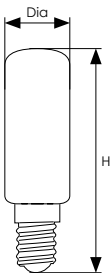

# LED Cooker Hood

Special purpose LED retrofit cooker hood lamp with extremely low power consumption.

- 15,000 hour life
- 7,500 switching cycles
- 2700K warm white or 4000K cool white colour options
- Colour rendering index Ra≥80
- SES-E14 cap
- Opaque finish
- Not suitable for dimming
- For indoor use only

Product Code	Watts (W)	Volts (V)	Cap	Colour Appearance	Colour Temp (K)	Total Lumens (lm)	Incandescent Equivalent (W)	Dimensions (mm)		Energy Rating	Order Qty
								Dia	H		
<b>Single Carton</b>											
5280	5	240	SES-E14	Warm White	2700	400	35	25	86	A++	10
5679	5	240	SES-E14	Cool White	4000	430	35	25	86	A++	10