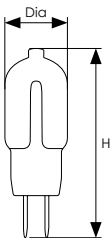

Lighting brilliance since 1878