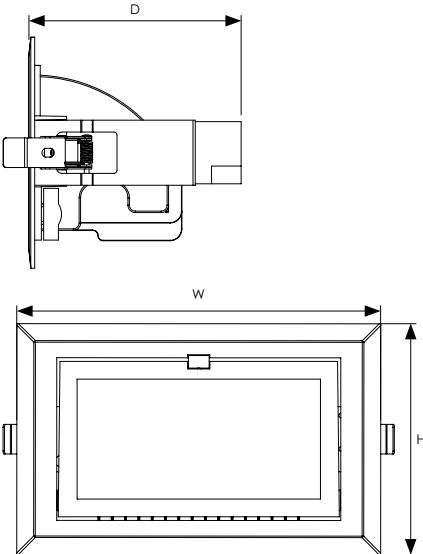

Product Code	Watts (W)	Volts (V)	Colour Appearance	Colour Temp (K)	Useful Lumens (lm)	Total Lumens (lm)	Beam Angle	Dimensions (mm)				Order Qty
								W	H	D	Cutout	
Single Carton												
7291	40	240	Cool White	4000	3300	3500	120°	246	156	145	225x130	1