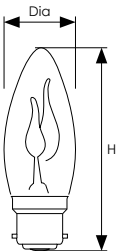

Flicker Flame Candle

A realistic and decorative flickering flame effect lamp suitable for creating a warm and inviting appearance in any location.

- 35mm plain glass
- BC-B22d cap
- Internally fused for safety

Product Code	Volts (V)	Cap	Finish	Dimensions (mm)		Energy Rating	Order Qty
				Dia	H		
Single Carton							
FFCBC	240	BC-B22d	Clear	35	90		50

Lighting brilliance since 1878