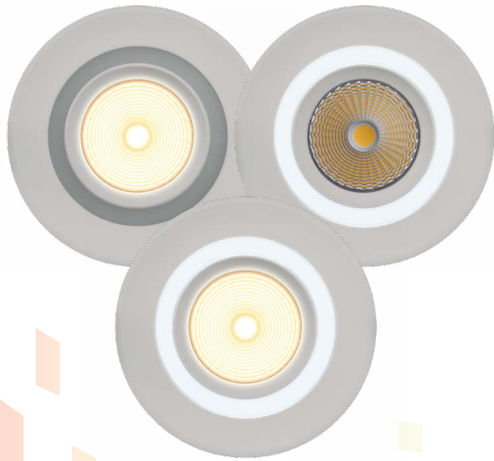

# HERA DUAL LED DOWNLIGHT

LED downlight, featuring twin light outputs for varied lighting moods

## Hera Dual LED Downlight

Twin light output recessed downlight

- ▶ Twin light outputs can be used together or independently
- ▶ Switch on and off within 3 seconds to change lighting mode
- ▶ 3000K warm white inner 24° spot light
- ▶ 6000K daylight outer light
- ▶ 7628 - 4000K Cool White Inner / Outer
- ▶ Long life 35,000 hours maintenance free operation
- ▶ 60,000 switching cycles
- ▶ White powder coated aluminium finish
- ▶ Faceted reflector with COB chip mounted design for low glare

Code	Product Name	Watts	Volts	Colour	Beam Angle	Diameter	Height	Cutout	Price
<b>Single Carton</b>									
7567	Twin Light Output Downlight	9+3*	240	3000K Cool White Inner / 6000K Daylight Outer	24°	92mm	93mm	78mm	
7574	Twin Light Output Downlight	15+5**	240	3000K Cool White Inner / 6000K Daylight Outer	24°	120mm	95mm	105mm	
7628	Twin Light Output Downlight	9+3*	240	4000K Cool White Inner / Outer	24°	92mm	93mm	78mm	

\* 9W Inner and 3W Outer, 12W total when both illuminated. \*\* 15W Inner and 5W Outer, 20W total when both illuminated.

Lighting brilliance since 1878