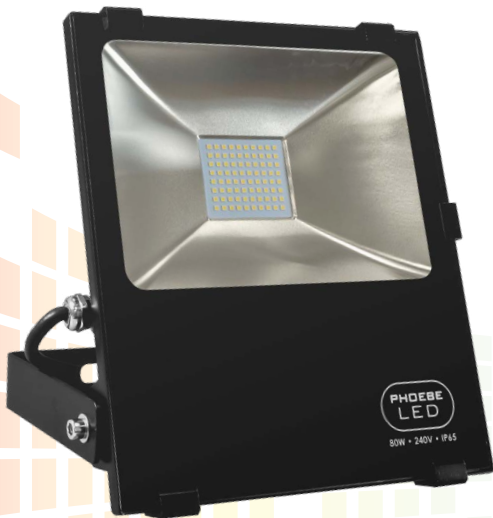

# LED Atlas Commercial Floodlight

IP65 Rated - High Powered

- Fitted with 1.5 metre TRS cable and 10mm heat-resistant rubber gasket
- IP65 rated Mean Well driver (ELG-A Series) with constant current and constant voltage operation for long-life performance

<b>IP65 Rated</b> For Outdoor Use	<b>110lm/W</b> Philips LED Chips	<b>180°</b> Adjustable Bracket	<b>Long-Life</b> 50,000 Hrs
--------------------------------------	-------------------------------------	-----------------------------------	--------------------------------

--	--	--	--	--	--	--	--

Code	Product Name	Watts	Voltage	Colour	Lumen	Width	Depth	Height	Weight	MOQ
11001	Atlas LED Commercial Floodlight	80W	240V	5000K Cool White	8800lm	250mm	70mm	285mm	3.5kg	1
11004	Atlas LED Commercial Floodlight	150W	240V	5000K Cool White	16500lm	380mm	115mm	500mm	9kg	1