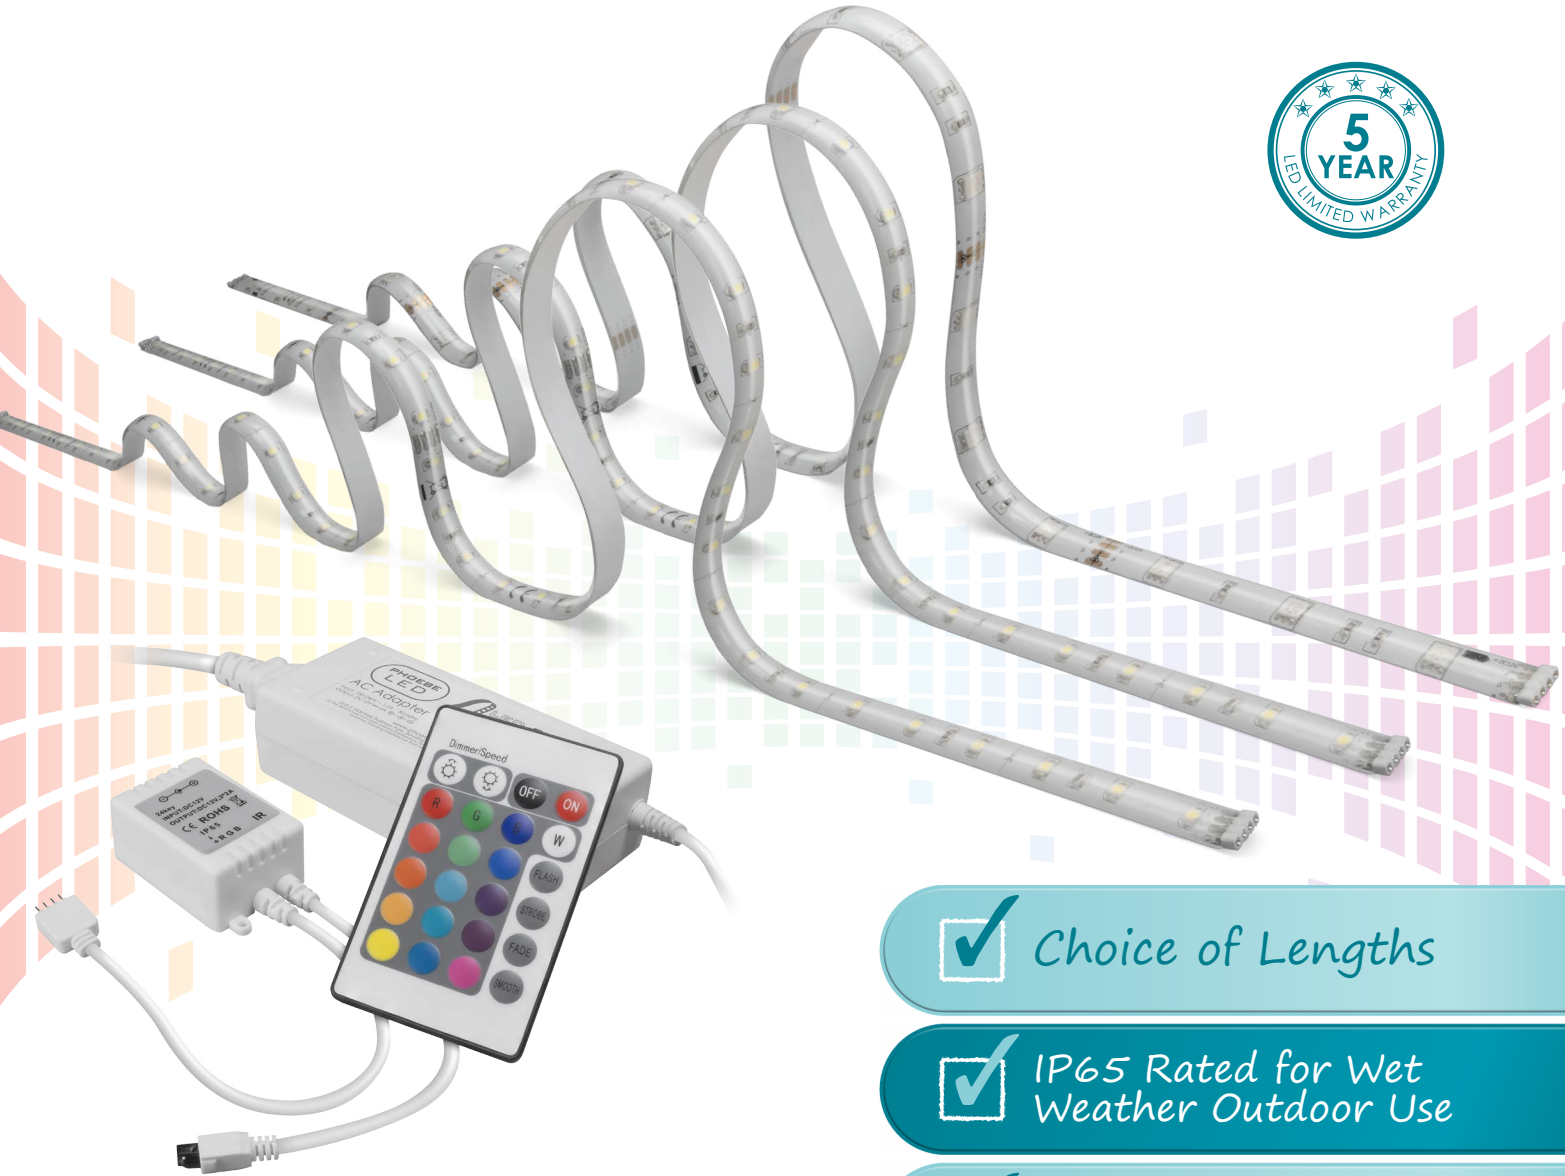

Ideal for Under-Cabinet, Garden Patio and Concealed Accent Lighting Applications

- Choice of Lengths
- IP65 Rated for Wet Weather Outdoor Use
- 20,000 Hour Life
- Complete Range of Accessories

Lighting brilliance since 1878