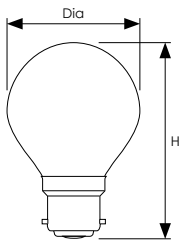

LED Filament Coloured Harlequin Round

LED filament coloured harlequin Round shaped translucent lamp, available in a choice of vibrant colours. The coating is fade resistant. The lamps are IP65 rated and when used with an IP65 rated socket they are ideal for outdoor applications where dirt and dust is encountered such as decorative strings and Christmas trees. They are also suitable for internal use.

Product Code	Watts (W)	Volts (V)	Cap	Finish	Dimensions (mm)		Energy Rating	Order Qty
					Dia	H		
Single Carton								
13810	4.5	240	BC-B22d	Blue	45	76.5		1
13827	4.5	240	ES-E27	Blue	45	78		1
13834	4.5	240	BC-B22d	Green	45	76.5		1
13841	4.5	240	ES-E27	Green	45	78		1
13858	4.5	240	BC-B22d	Orange	45	76.5		1
13865	4.5	240	ES-E27	Orange	45	78		1
13872	4.5	240	BC-B22d	Pink	45	76.5		1
13889	4.5	240	ES-E27	Pink	45	78		1
13896	4.5	240	BC-B22d	Purple	45	76.5		1
13902	4.5	240	ES-E27	Purple	45	78		1
13919	4.5	240	BC-B22d	Red	45	76.5		1
13926	4.5	240	ES-E27	Red	45	78		1
13933	4.5	240	BC-B22d	White	45	76.5		1
13940	4.5	240	ES-E27	White	45	78		1
13957	4.5	240	BC-B22d	Yellow	45	76.5		1
13964	4.5	240	ES-E27	Yellow	45	78		1