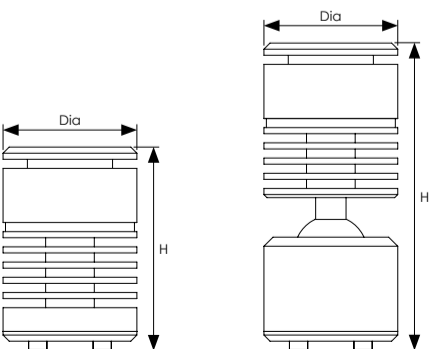

IP20
IP Rating

5 YEAR WARRANTY

RA PLUS

Lighting brilliance since 1878

Phoebe LED™ is a trading name of Crompton Lamps Limited
Crompton Lamps Limited registered in England and Wales No. 05590551
Registered office and correspondence address: Unit 2, Marrtree Business Park, Bowling Back Lane, Bradford BD4 8QE
Tel: +44 (0)1274 657 088 **Fax:** +44 (0)1274 657 087 **Email:** sales@cromptonlamps.com **Web:** www.cromptonlamps.com

All images and specifications are for illustration purposes only and are subject to change without notice.
E. & O. E. © Crompton Lamps Limited 2019