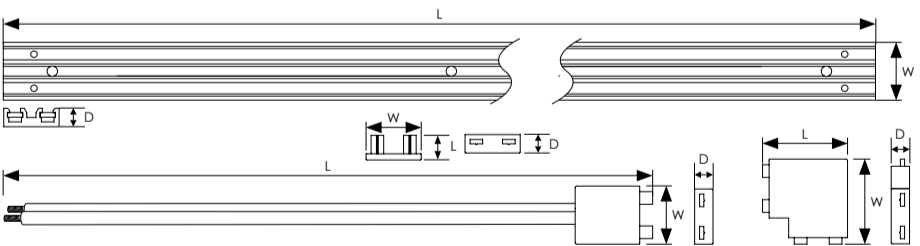

This luminaire contains built-in LED lamps.

The lamps cannot be changed in the luminaire.

CROMPTON LAMPS

LED

874/2012