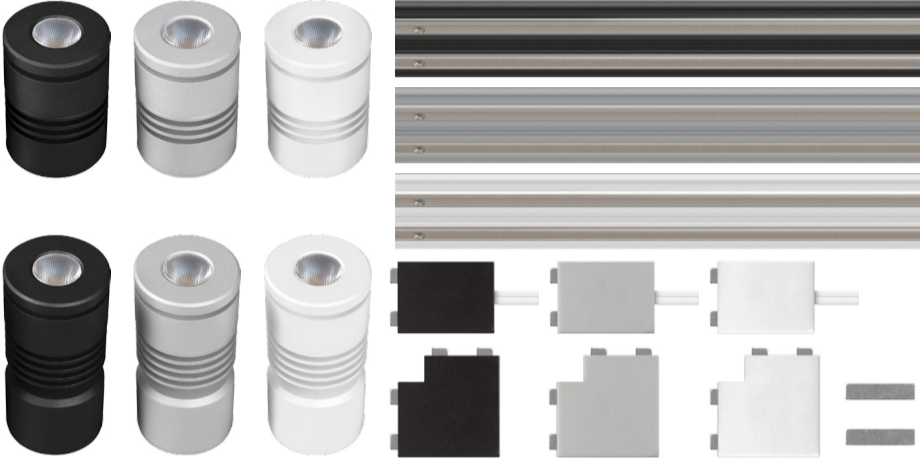

LED Mini Track-Light

Magnetic LED mini track-lights for use with 24V mini-track system (1m lengths).

- 24V touch safe system, ideal for shop display cabinets
- RA PLUS technology to give an impressive CRi ≥95 for excellent colour reproduction and clarity
- Fixed and adjustable lights with 40° rotational head
- Easy re-adjustment of positioning and angle to suit different displays
- 30,000 hours average rated life
- Instant full light
- Requires a 24V constant voltage driver*
- Not suitable for dimming
- IP20 rated for indoor use only