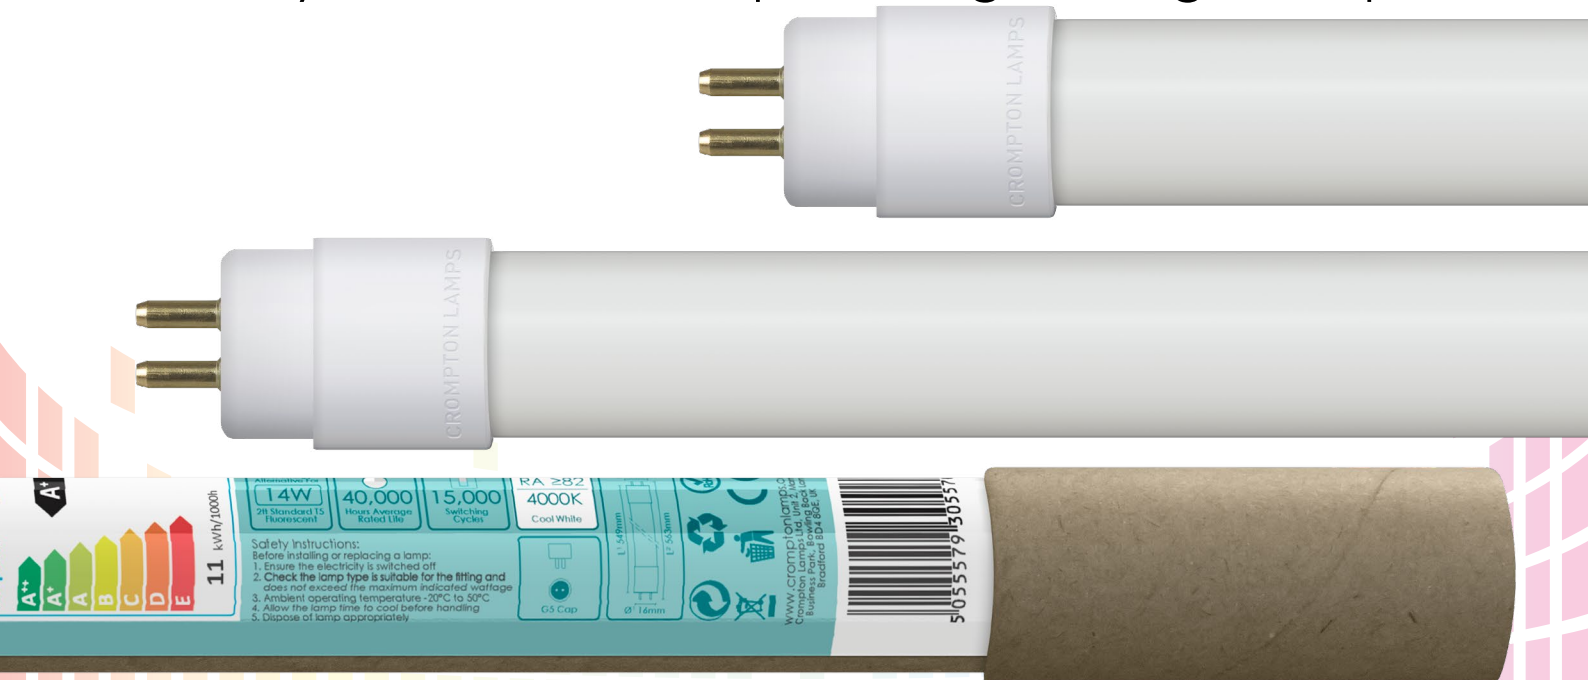

Direct
Retrofit

LED T5 Full Glass Tube

externally diffused sleeve providing 270° light output

- ▶ 40,000 hour life
- ▶ High efficiency 83lm/W
- ▶ 3000K Warm White and 4000K cool white colour options
- ▶ Replacement for standard 14W 2ft, 21W 3ft, 28W 4ft or 35W 5ft T5 lengths

Code	Product Name	Watts	Colour	Total Lumens	Compatible Ballast	Diameter	Length inc pins	Length	Price
9752	LED 2ft T5 Tube	8W	3000K Warm White	760lm	14	16mm	563mm	549mm	
5570	LED 2ft T5 Tube	8W	4000K Cool White	780lm	14	16mm	563mm	549mm	
9769	LED 3ft T5 Tube	12W	3000K Warm White	1100lm	21	16mm	863mm	849mm	
5587	LED 3ft T5 Tube	12W	4000K Cool White	1100lm	21	16mm	863mm	849mm	
9776	LED 4ft T5 Tube	16W	3000K Warm White	1500lm	28	16mm	1163mm	1149mm	
5686	LED 4ft T5 Tube	16W	4000K Cool White	1580lm	28	16mm	1163mm	1149mm	
9783	LED 5ft T5 Tube	20W	3000K Warm White	2300lm	35	16mm	1463mm	1449mm	
5693	LED 5ft T5 Tube	20W	4000K Cool White	2400lm	35	16mm	1463mm	1449mm	