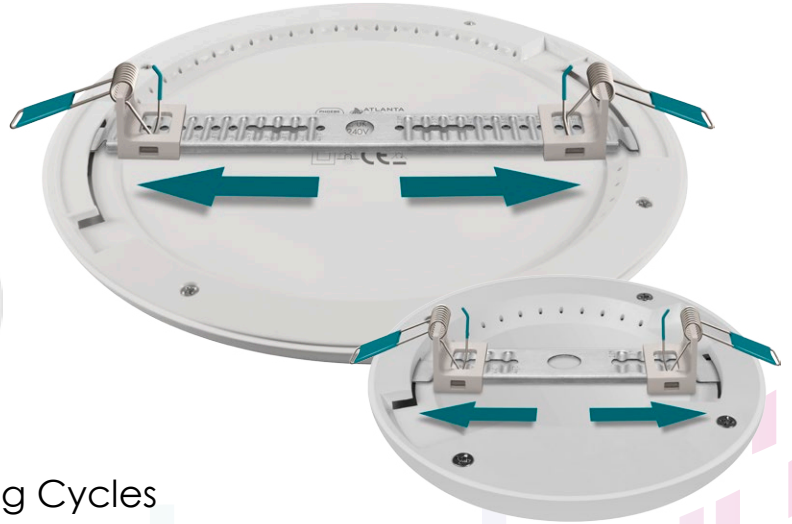

Multi-fit
downlight

Atlanta Universal LED Downlight

- 30,000 hour life, 50,000 Switching Cycles
- Features universal multi-fit adjustable bracket
- 6.5W fits recesses of Ø 63.5-102mm, 18.5W fits recesses of Ø 63.5-203mm
- Surface mount or recessed installation
- Constructed from corrosion resistant thermal plastic with a corrosion resistant PS diffuser
- 3000K warm white or 4000K cool white colour options

All Purpose
Downlight

Surface Mounted or
Recessed Installation

Universal fit
adjustable bracket

Slim-line
Modern Design

Code	Product Name	Watts	Colour	Total Lumens	Beam Angle	Diameter	Height	Cutout	Price
Non-Dimmable - Single Carton									
10536	Atlanta Universal LED Downlight	18.5	3000K Warm White	1550lm	120°	230mm	15mm	63.5-203mm	
10543	Atlanta Universal LED Downlight	18.5	4000K Cool White	1600lm	120°	230mm	15mm	63.5-203mm	
Dimmable - Single Carton									
12172	Atlanta Universal LED Downlight	6.5	3000K Warm White	440lm	120°	120mm	15mm	63.5-102mm	
12189	Atlanta Universal LED Downlight	6.5	4000K Cool White	460lm	120°	120mm	15mm	63.5-102mm	
12196	Atlanta Universal LED Downlight	18.5	3000K Warm White	1550lm	120°	230mm	15mm	63.5-203mm	
12202	Atlanta Universal LED Downlight	18.5	4000K Cool White	1600lm	120°	230mm	15mm	63.5-203mm	