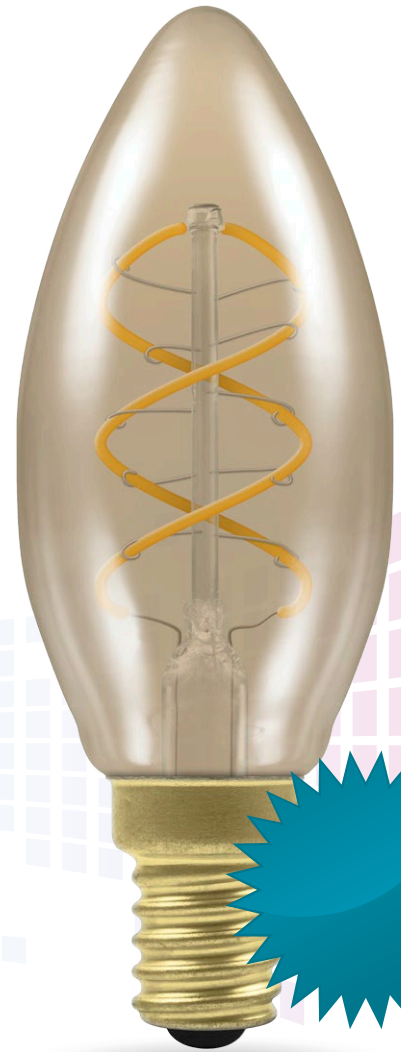

# 2.5W LED Spiral Filament Candle

## Antique bronze finish, Dimmable

Energy saving LED replacement lamp featuring LED filament technology. 2 LED spiral filaments in a chip-on-glass (COB) series filament arrangement, allowing true omni-directional light output. Full clear antiquated glass lamp to closely mimic old fashioned traditional lamps.

- ▶ 15,000 hour life
- ▶ 7,500 switching cycles
- ▶ 2200K extra warm white
- ▶ Colour rendering index Ra≥80
- ▶ SES-E14 cap
- ▶ Antique bronze finish
- ▶ Dimmable DuoDim™ Technology compatible with both leading and trailing edge dimmers\*
- ▶ Recommended for indoor use only

*A rated* energy efficient LED Lamp     *Antique Bronze Glass Finish*     *Utilising the latest in LED Spiral Filament Technology*     *Dimmable DuoDim™ Technology*

Code	Product Name	Watts	Colour	Total Lumens	Diameter	Height	Price
10642	LED Spiral Filament Candle Antique Bronze	2.5	2200K Extra Warm White	150lm	35mm	97mm	