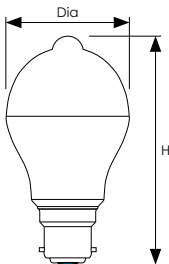

# LED GLS Dusk till Dawn with PIR Sensor

Energy saving LED GLS lamp with PIR motion sensor and Dusk till Dawn low light sensor. Automatically illuminates during periods of low light when motion is detected and turns off in daylight. The sensor (specifically designed to detect ultra violet light) is mounted on the internal tray within the dome of the lamp. This gives the lamp an excellent detection range and eliminates positioning issues during installation.

- 2 metre motion sensor range (30 sec hold time)
- Lightweight thermal plastic heat dissipating body and opal lens.
- Exact equivalent brightness for regular 60W incandescent GLS lamp
- 25,000 hour life
- 50,000 switching cycles
- 3000K warm white
- Colour rendering index Ra≥80
- BC-B22d or ES-E27 cap
- Opal finish
- Not suitable for dimming
- For outdoor use only in a suitable IP65 rated fitting

Product Code	Watts (W)	Volts (V)	Cap	Colour Appearance	Colour Temp (K)	Total Lumens (lm)	Incandescent Equivalent (W)	Dimensions (mm) Dia H	Energy Rating	Order Qty
<b>Single Carton</b>										
11205	10	240	BC-B22d	Warm White	3000	806	60	60 112	A+	1
11212	10	240	ES-E27	Warm White	3000	806	60	60 112	A+	1