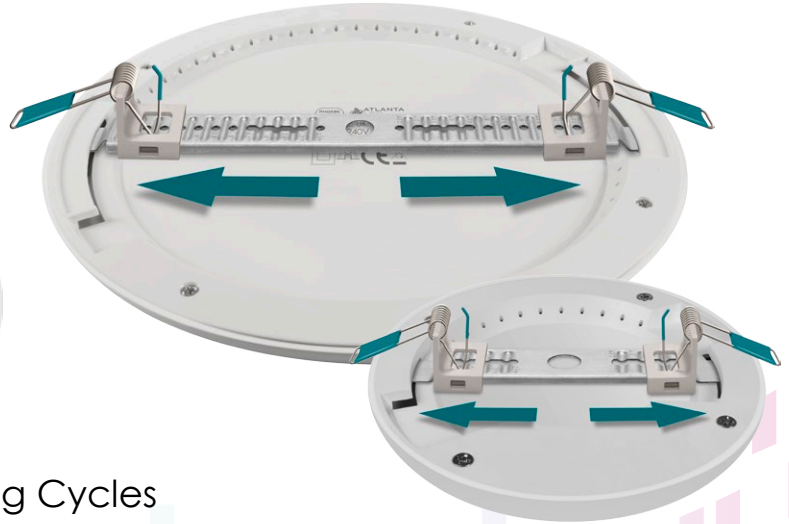

Multi-fit
downlight

Atlanta Universal LED Downlight

- 30,000 hour life, 50,000 Switching Cycles
- Features universal multi-fit adjustable bracket
- 6.5W fits recesses of Ø 63.5-102mm, 18.5W fits recesses of Ø 63.5-203mm
- Surface mount or recessed installation
- Constructed from corrosion resistant thermal plastic with a corrosion resistant PS diffuser
- 3000K warm white or 4000K cool white colour options

Flicker-free light output	Surface Mounted or Recessed Installation	Universal fit adjustable bracket	Slim-line Modern Design
----------------------------------	---	---	--------------------------------

Code	Product Name	Watts	Colour	Total Lumens	Beam Angle	Diameter	Height	Cutout	MOQ
Non-Dimmable - Single Carton									
10536	Atlanta Universal LED Downlight	18.5	3000K Warm White	1550lm	120°	230mm	15mm	63.5-203mm	1
10543	Atlanta Universal LED Downlight	18.5	4000K Cool White	1600lm	120°	230mm	15mm	63.5-203mm	1
Dimmable - Single Carton									
12172	Atlanta Universal LED Downlight	6.5	3000K Warm White	440lm	120°	120mm	15mm	63.5-102mm	1
12189	Atlanta Universal LED Downlight	6.5	4000K Cool White	460lm	120°	120mm	15mm	63.5-102mm	1
12196	Atlanta Universal LED Downlight	18.5	3000K Warm White	1550lm	120°	230mm	15mm	63.5-203mm	1
12202	Atlanta Universal LED Downlight	18.5	4000K Cool White	1600lm	120°	230mm	15mm	63.5-203mm	1