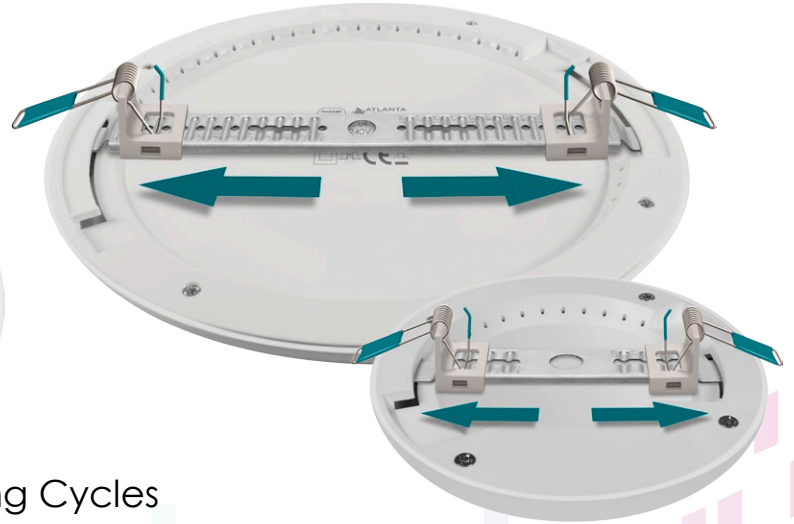

Multi-fit  
downlight

# Atlanta Universal LED Downlight

- 30,000 hour life, 50,000 Switching Cycles
- Features universal multi-fit adjustable bracket
- 6.5W fits recesses of Ø 63.5-102mm, 18.5W fits recesses of Ø 63.5-203mm
- Surface mount or recessed installation
- Constructed from corrosion resistant thermal plastic with a corrosion resistant PS diffuser
- 3000K warm white or 4000K cool white colour options

All Purpose  
Downlight

Surface Mounted or  
Recessed Installation

Universal fit  
adjustable bracket

Slim-line  
Modern Design

Code	Product Name	Watts	Colour	Total Lumens	Beam Angle	Diameter	Height	Cutout	Price
<b>Non-Dimmable - Single Carton</b>									
10536	Atlanta Universal LED Downlight	18.5	3000K Warm White	1550lm	120°	230mm	15mm	63.5-203mm	
10543	Atlanta Universal LED Downlight	18.5	4000K Cool White	1600lm	120°	230mm	15mm	63.5-203mm	
<b>Dimmable - Single Carton</b>									
12172	Atlanta Universal LED Downlight	6.5	3000K Warm White	440lm	120°	120mm	15mm	63.5-102mm	
12189	Atlanta Universal LED Downlight	6.5	4000K Cool White	460lm	120°	120mm	15mm	63.5-102mm	
12196	Atlanta Universal LED Downlight	18.5	3000K Warm White	1550lm	120°	230mm	15mm	63.5-203mm	
12202	Atlanta Universal LED Downlight	18.5	4000K Cool White	1600lm	120°	230mm	15mm	63.5-203mm	