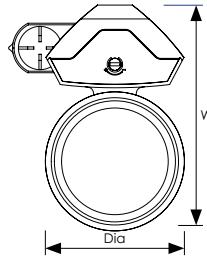

Lighting brilliance since 1878

Phoebe LED™ is a trading name of Crompton Lamps Limited
Crompton Lamps Limited registered in England and Wales No. 05590551
Registered office and correspondence address: Unit 2, Marrtree Business Park, Bowling Back Lane, Bradford BD4 8QE
Tel: +44 (0)1274 657 088 **Fax:** +44 (0)1274 657 087 **Email:** sales@cromptonlamps.com **Web:** www.cromptonlamps.com

All images and specifications are for illustration purposes only and are subject to change without notice.
E. & O. E. © Crompton Lamps Limited 2019