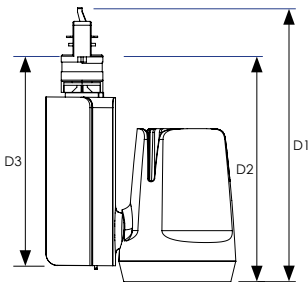

Lighting brilliance since 1878

Phoebe LED™ is a trading name of Crompton Lamps Limited
Crompton Lamps Limited registered in England and Wales No. 05590551
Registered office and correspondence address: Unit 2, Marrtree Business Park, Bowling Back Lane, Bradford BD4 8QE
Tel: +44 (0)1274 657 088 **Fax:** +44 (0)1274 657 087 **Email:** sales@cromptonlamps.com **Web:** www.cromptonlamps.com

All images and specifications are for illustration purposes only and are subject to change without notice.
E. & O. E. © Crompton Lamps Limited 2019