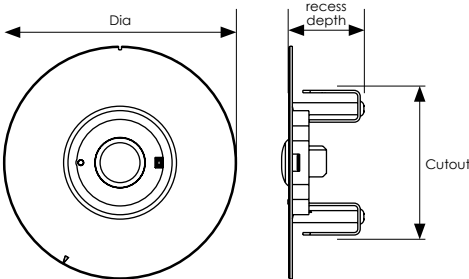

# LED Emergency Spot

LED emergency spotlight for recessed installation. Fitted with remote emergency driver. Available with round or additional corridor lens.

- Suitable for recessed installation
- Non-maintained functionality
- Manual test function with LED indicator
- Long life maintenance free operation with 50,000 hours
- 3 years life span with 500 recharge cycles
- 3-hour emergency running time
- 24-hour charge time
- IP20 rated for indoor use
- Emergency driver fitted with a LiFePO4 3.2V 1500mAh battery
- Round lens design for use in open areas complete with emergency driver
- Additional corridor lens for narrow areas and walkways (to be used with product code 14008)

Product Code	Details	Watts (W)	Volts (V)	Dimensions (mm)			Order Qty
				Dia	recess depth	Cutout	
<b>Single Carton</b>							
14008	Round Lens with Emergency Driver	1	240	95	30	70	1
14015	Corridor Lens (no driver)	1	240	95	30	70	1