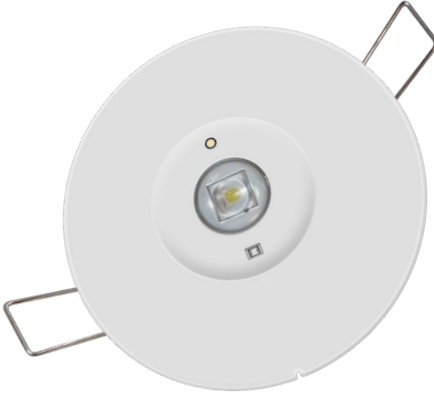

# LED Emergency Spot

LED emergency spotlight for recessed installation. Fitted with remote emergency driver. Available with round or additional corridor lens.

- Suitable for recessed installation
- Non-maintained functionality
- Manual test function with LED indicator
- Long life maintenance free operation with 50,000 hours
- 3 years life span with 500 recharge cycles
- 3-hour emergency running time
- 24-hour charge time
- IP20 rated for indoor use
- Emergency driver fitted with a LiFePO4 3.2V 1500mAh battery
- Round lens design for use in open areas complete with emergency driver
- Additional corridor lens for narrow areas and walkways (to be used with product code 14008)

Product Code	Details	Watts (W)	Volts (V)	Dimensions (mm)			Order Qty
				Dia	recess depth	Cutout	
<b>Single Carton</b>							
14008	Round Lens with Emergency Driver	1	240	95	30	70	1
14015	Corridor Lens (no driver)	1	240	95	30	70	1