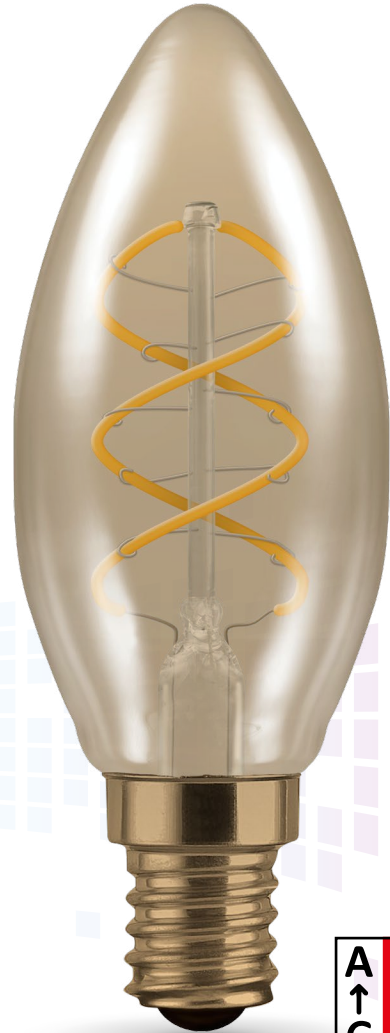

3W LED Spiral Filament Candle

Antique bronze finish, Dimmable

Energy saving LED replacement lamp featuring LED filament technology. 2 LED spiral filaments in a chip-on-glass (COB) series filament arrangement, allowing true omni-directional light output. Full clear antiquated glass lamp to closely mimic old fashioned traditional lamps.

- ▶ 15,000 hour life
- ▶ 7,500 switching cycles
- ▶ 2200K extra warm white
- ▶ Colour rendering index Ra≥80
- ▶ SES-E14 cap
- ▶ Antique bronze finish
- ▶ Dimmable DuoDim™ Technology compatible with both leading and trailing edge dimmers*
- ▶ Recommended for indoor use only

Pre 2021 A+ rated Antique Bronze Glass Finish Utilising the latest in LED Spiral Filament Technology Dimmable DuoDim™ Technology

Code	Product Name	Watts	Colour	Total Lumens	Diameter	Height	MOQ
10642	LED Spiral Filament Candle Antique Bronze	2.5	2200K Extra Warm White	150lm	35mm	97mm	1