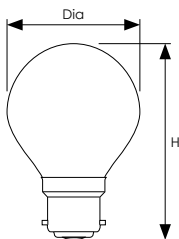

# LED Filament Coloured Harlequin Round

LED filament coloured harlequin round shaped translucent lamp, available in a choice of vibrant colours. The coating is applied internally and is fade resistant. The lamps are IP65 rated and when used with an IP65 rated socket they are ideal for outdoor applications where dirt and dust is encountered such as decorative strings and Christmas trees. They are also suitable for internal use.

- Internally coated for fade resistant vibrant colour
- 15,000 hour life
- 100,000 switching cycles
- Choice of white, blue, green, pink, red and yellow
- BC-B22d or ES-E27 cap
- IP65 rated; can be used outdoors in a suitable IP65 rated socket
- Not suitable for dimming

Product Code	Watts (W)	Volts (V)	Cap	Finish	Dimensions (mm)		Energy Rating	Order Qty
					Dia	H		
<b>Single Carton</b>								
9011	4	240	BC-B22d	Blue	45	75	B	1
9813	4	240	ES-E27	Blue	45	75	B	1
9028	4	240	BC-B22d	Green	45	75	A	1
9820	4	240	ES-E27	Green	45	75	A	1
9035	4	240	BC-B22d	Pink	45	75	A	1
9837	4	240	ES-E27	Pink	45	75	A	1
9042	4	240	BC-B22d	Red	45	75	B	1
9844	4	240	ES-E27	Red	45	75	B	1
9059	4	240	BC-B22d	Yellow	45	75	A+	1
9851	4	240	ES-E27	Yellow	45	75	A+	1
10444	4	240	BC-B22d	White	45	75	A+	1
10451	4	240	ES-E27	White	45	75	A+	1