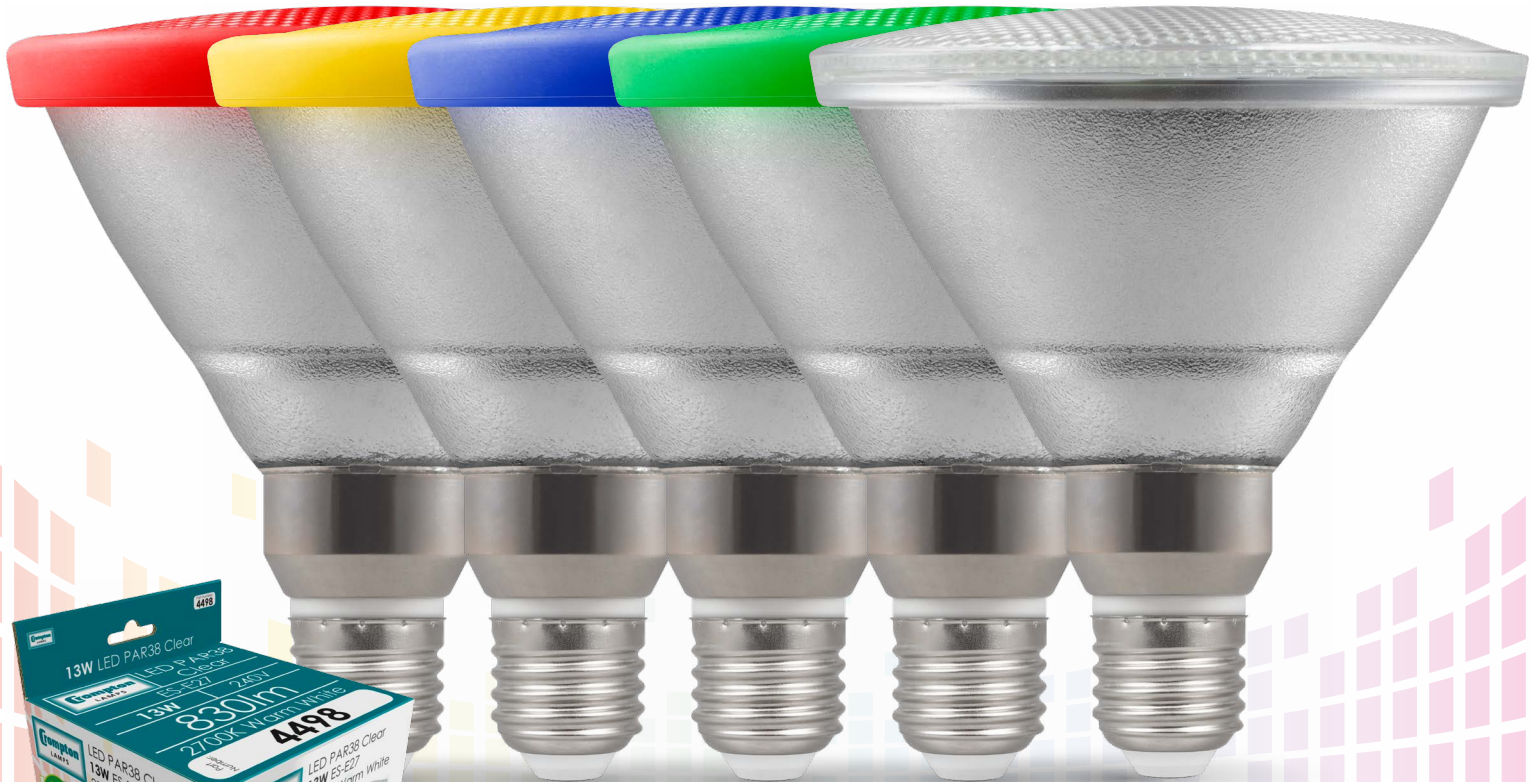

# LED PAR38

Non-Dimmable

15,000  
Hours

Low Energy  
LED PAR38

IP65 Rated for  
Outdoor Use

30°  
Beam Angle

Full  
Glass Body  
with glass  
Prismatic Lens

## LED PAR38

Code	Wattage	Voltage	Cap	Colour	Lumen	Beam Angle	Life	MOQ
4498	13W	240V	ES-E27	2700K Warm White	830	30°	15,000 hrs	1
4504	13W	240V	ES-E27	Red	-	30°	15,000 hrs	1
4511	13W	240V	ES-E27	Yellow	-	30°	15,000 hrs	1
4528	13W	240V	ES-E27	Blue	-	30°	15,000 hrs	1
4535	13W	240V	ES-E27	Green	-	30°	15,000 hrs	1