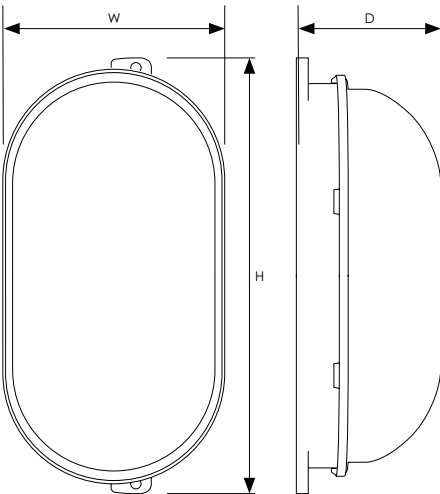

# Melana LED Oval Bulkhead

Mains operated energy efficient integrated LED mini bulkhead.

- Suitable for wall or ceiling mounting, indoors or outdoors
- Fully IP65 rated suitable for outdoor use
- Long life 15,000 hours maintenance free operation
- 130° beam angle
- 3000K warm white colour temperature
- Colour rendering index Ra≥80
- White finish with opal diffuser
- Constructed from tough polycarbonate
- Instant full light
- Not suitable for dimming

Product Code	Finish	Watts (W)	Volts (V)	Colour Appearance	Colour Temp (K)	Total Lumens (lm)	Beam Angle	Dimensions (mm)			Order Qty
								H	W	D	
<b>Standard - Single Carton</b>											
11243	White	8	240	Warm White	3000	500	130°	210	105	69	1