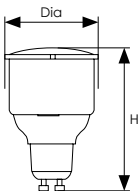

# LED Long Barrel GU10 SMD

LED retrofit lamp featuring a long barrelled body to which is exactly the same shape and size of our Compact Fluorescent GU10 but featuring the latest low energy LED SMD technology.

Product Code	Watts (W)	Volts (V)	Cap	Colour Appearance	Colour Temp (K)	Useful Lumens (lm)	Total Lumens (lm)	Halogen Equiv. (W)	Beam Angle	Dimensions (mm)		Energy Rating	Order Qty
										Dia	H		
<b>Single Carton</b>													
4566	3.5	240	GU10	Warm White	2700	230	275	40	110°	50	75	A+	1
4573	3.5	240	GU10	Cool White	4000	250	305	40	110°	50	75	A+	1