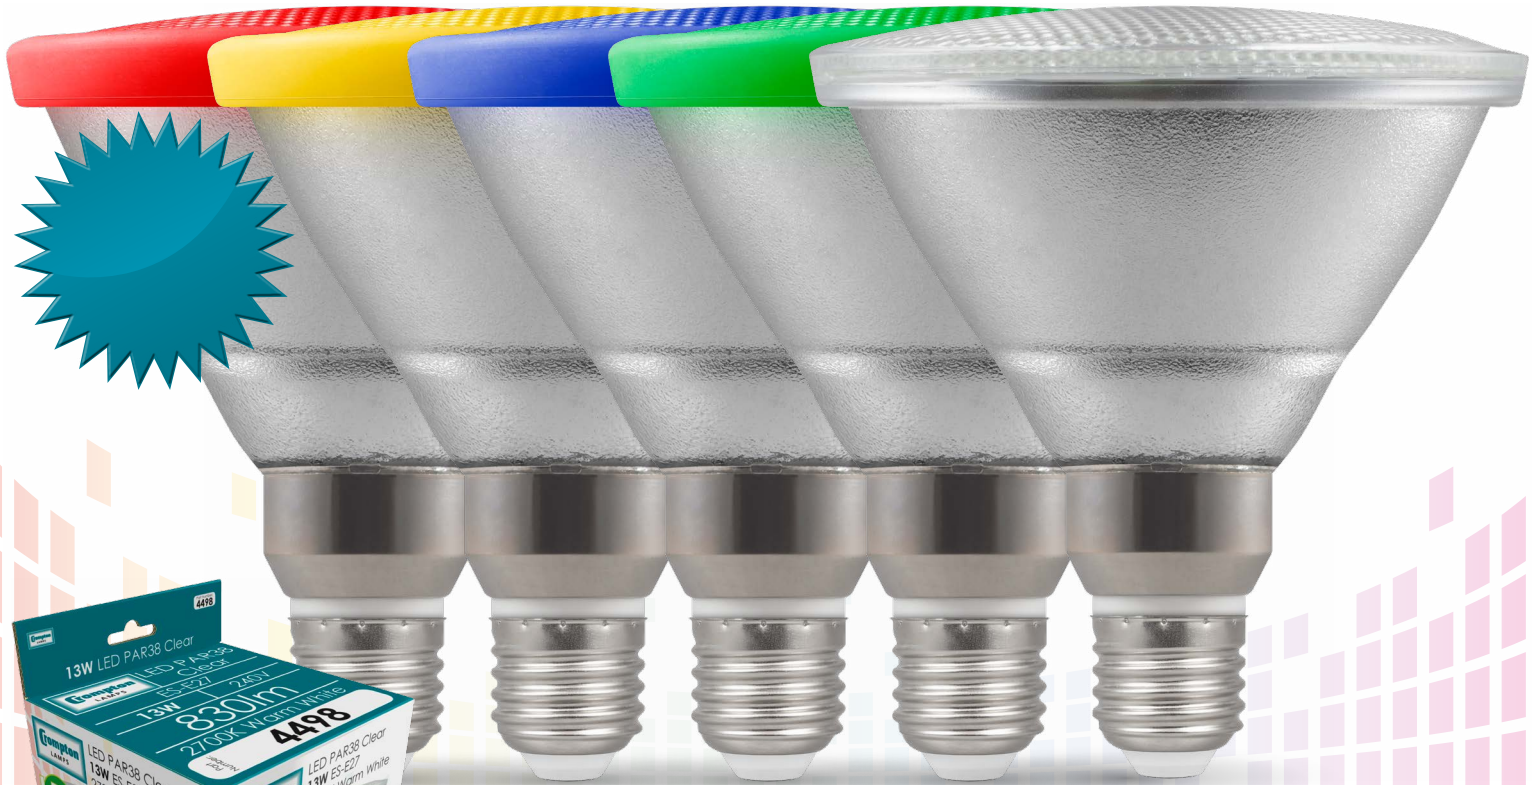

LED PAR38

Non-Dimmable

15,000
Hours

Low Energy
LED PAR38

IP65 Rated for
Outdoor Use

30°
Beam Angle

Full
Glass Body
with glass
Prismatic Lens

LED PAR38

Code	Wattage	Voltage	Cap	Colour	Lumen	Beam Angle	Life	Price
4498	13W	240V	ES-E27	2700K Warm White	830	30°	15,000 hrs	
4504	13W	240V	ES-E27	Red	-	30°	15,000 hrs	
4511	13W	240V	ES-E27	Yellow	-	30°	15,000 hrs	
4528	13W	240V	ES-E27	Blue	-	30°	15,000 hrs	
4535	13W	240V	ES-E27	Green	-	30°	15,000 hrs	