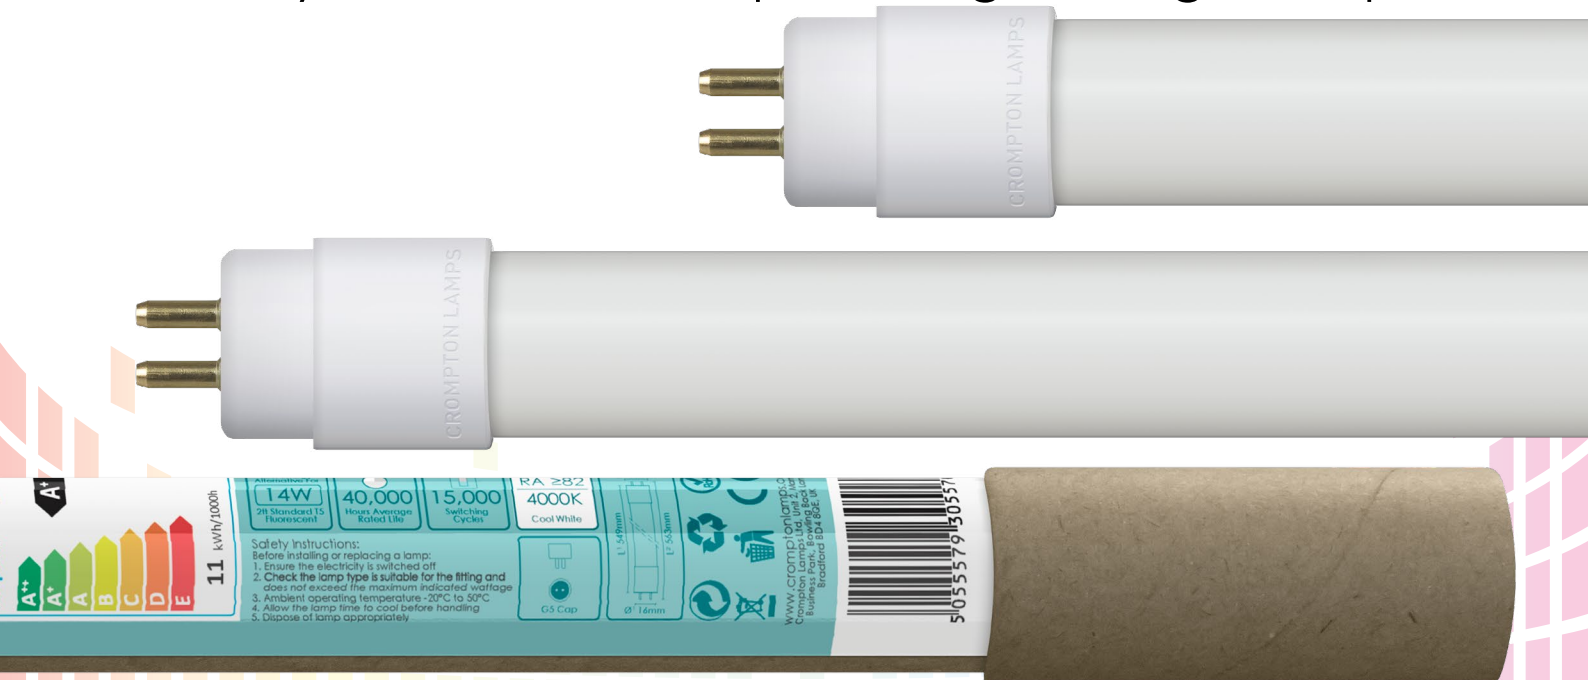

Direct
Retrofit

LED T5 Full Glass Tube

externally diffused sleeve providing 270° light output

- ▶ 40,000 hour life
- ▶ High efficiency 83lm/W
- ▶ 3000K Warm White and 4000K cool white colour options
- ▶ Replacement for standard 14W 2ft, 21W 3ft, 28W 4ft or 35W 5ft T5 lengths

Code	Product Name	Watts	Colour	Total Lumens	Compatible Ballast	Diameter	Length inc pins	Length	MOQ
9752	LED 2ft T5 Tube	8W	3000K Warm White	760lm	14	16mm	563mm	549mm	1
5570	LED 2ft T5 Tube	8W	4000K Cool White	780lm	14	16mm	563mm	549mm	1
9769	LED 3ft T5 Tube	12W	3000K Warm White	1100lm	21	16mm	863mm	849mm	1
5587	LED 3ft T5 Tube	12W	4000K Cool White	1100lm	21	16mm	863mm	849mm	1
9776	LED 4ft T5 Tube	16W	3000K Warm White	1500lm	28	16mm	1163mm	1149mm	1
5686	LED 4ft T5 Tube	16W	4000K Cool White	1580lm	28	16mm	1163mm	1149mm	1
9783	LED 5ft T5 Tube	20W	3000K Warm White	2300lm	35	16mm	1463mm	1449mm	1
5693	LED 5ft T5 Tube	20W	4000K Cool White	2400lm	35	16mm	1463mm	1449mm	1