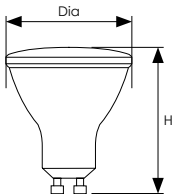

3W/4W LED GU10 SMD

Energy efficient LED retrofit GU10 lamp with ceramic heat sink.

- 25,000 hour life
- 12,500 switching cycles
- 4000K cool white or 6000K daylight colour options
- Colour rendering index Ra≥80
- GU10 cap
- Suitable for fire rated downlights
- Not suitable for dimming
- Recommended for indoor use only

Product Code	Watts (W)	Volts (V)	Cap	Colour Appearance	Colour Temp (K)	Useful Lumens (lm)	Halogen Equiv. (W)	Beam Angle	Dimensions (mm)		Energy Rating	Order Qty
									Dia	H		
Single Carton												
LGU103CWSMD	3	240	GU10	Cool White	4000	240	46	100°	50	57	A++	10
LGU103DLSMD	3	240	GU10	Daylight	6000	230	39	100°	50	57	A++	10
LGU104CWSMD	4	240	GU10	Cool White	4000	280	56	110°	50	57	A++	10