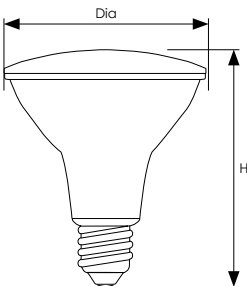

LED PAR30 Dimmable

LED PAR (Pressed Aluminium Reflector) lamps feature a highly reflective aluminium coating applied internally.

- 25,000 hour life
- 12,500 switching cycles
- ES-E27 cap
- Colour rendering index Ra≥80
- Prismatic lens
- DuoDim™ Technology compatible with both leading and trailing edge dimmers
- Recommended for indoor use only

Product Code	Watts (W)	Volts (V)	Cap	Colour Appearance	Colour Temp (K)	Useful Lumens (lm)	Total Lumens (lm)	Halogen Equiv. (W)	Beam Angle	Dimensions (mm)		Energy Rating	Order Qty
										Dia	H		
PAR30 Dimmable*- Single Carton													
14879	9.5	240	ES-E27	Warm White	3000	850	900	100	30°	95	90		10