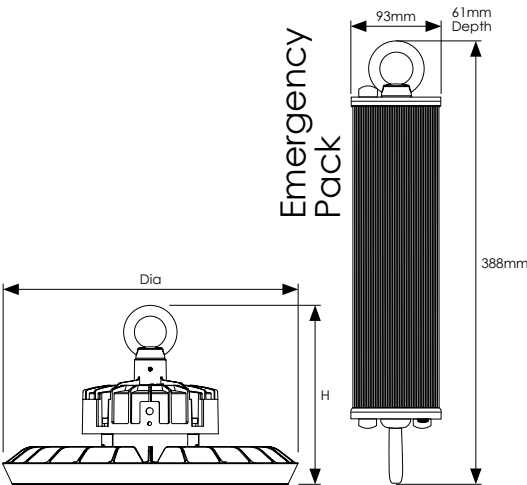

Keto LED Highbay with Emergency Function

IP65 high powered energy efficient integrated LED Highbay light with 3 hour emergency function.

- Complies with EN60598-2-22:2015 (luminaires for emergency lighting)
- Remote emergency driver with replaceable LiFePO4 6.4V 3.0Ah 1800mAh rechargeable battery
- 1 Year battery warranty
- Test function and LED indicator
- 24-hour charge time
- Tough and lightweight aluminium construction with IK10 impact rating and black finish
- IP65 rated; suitable for outdoor use
- Driver housing away from main body to maximise ventilation and prevent heat build-up to prolong life
- Glass free construction - suitable for farming, agriculture and food preparation areas
- Available in 90° and 60° beam angles
- 0-10v dimming
- 50,000 hour life
- 4000K cool white colour temperature
- Colour rendering index Ra≥80
- Instant full light
- Suitable for use with Phoebe microwave motion sensor (part number: 14107)

Product Code	Watts (W)	Volts (V)	Colour Appearance	Colour Temp (K)	Useful Lumens (lm)	Total Lumens (lm)	Beam Angle	Dimensions (mm)		Order Qty
								Dia	H	
Single Carton										
15029	100	220-240	Cool White	4000	9800	13000	90°	275	166	1
15036	150	220-240	Cool White	4000	14500	18000	90°	285	166	1
15043	200	220-240	Cool White	4000	19100	24000	90°	305	183	1
15050	100	220-240	Cool White	4000	9800	13000	60°	275	166	1
15067	150	220-240	Cool White	4000	14500	18000	60°	285	166	1
15074	200	220-240	Cool White	4000	19100	24000	60°	305	183	1
14107	Microwave Sensor for Keto High Bay							80	61.9	1
14732	Remote control for Keto Microwave Sensor									1