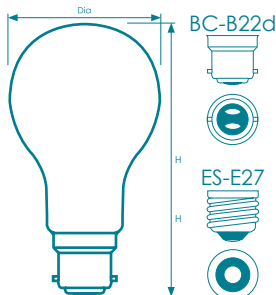

Harlequin Colour GLS 4.5W

Product Code	Watts (W)	Volts (V)	Cap	Finish	Dimensions (mm)		Energy Rating	Order Qty
					Dia	H		
GLS - Single Carton								
13650	4.5	240	BC-B22d	Blue	60	102	B	1
13667	4.5	240	ES-E27	Blue	60	104	B	1
13674	4.5	240	BC-B22d	Green	60	102	A**	1
13681	4.5	240	ES-E27	Green	60	104	A**	1
13698	4.5	240	BC-B22d	Orange	60	102	A*	1
13704	4.5	240	ES-E27	Orange	60	104	A*	1
13711	4.5	240	BC-B22d	Pink	60	102	A	1
13728	4.5	240	ES-E27	Pink	60	104	A	1
13735	4.5	240	BC-B22d	Purple	60	102	A*	1
13742	4.5	240	ES-E27	Purple	60	104	A*	1
13759	4.5	240	BC-B22d	Red	60	102	B	1
13766	4.5	240	ES-E27	Red	60	104	B	1
13773	4.5	240	BC-B22d	White	60	102	A**	1
13780	4.5	240	ES-E27	White	60	104	A**	1
13797	4.5	240	BC-B22d	Yellow	60	102	A**	1
13803	4.5	240	ES-E27	Yellow	60	104	A**	1

Harlequin Colour Round 4.5W