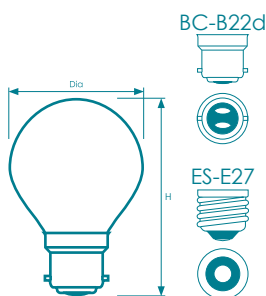

Product Code	Watts (W)	Volts (V)	Cap	Finish	Dimensions (mm)		Energy Rating	Order Qty
					Dia	H		
Round - Single Carton								
13810	4.5	240	BC-B22d	Blue	45	76.5	B	1
13827	4.5	240	ES-E27	Blue	45	78	B	1
13834	4.5	240	BC-B22d	Green	45	76.5	A**	1
13841	4.5	240	ES-E27	Green	45	78	A**	1
13858	4.5	240	BC-B22d	Orange	45	76.5	A*	1
13865	4.5	240	ES-E27	Orange	45	78	A*	1
13872	4.5	240	BC-B22d	Pink	45	76.5	A	1
13889	4.5	240	ES-E27	Pink	45	78	A	1
13896	4.5	240	BC-B22d	Purple	45	76.5	A*	1
13902	4.5	240	ES-E27	Purple	45	78	A*	1
13919	4.5	240	BC-B22d	Red	45	76.5	B	1
13926	4.5	240	ES-E27	Red	45	78	B	1
13933	4.5	240	BC-B22d	White	45	76.5	A**	1
13940	4.5	240	ES-E27	White	45	78	A**	1
13957	4.5	240	BC-B22d	Yellow	45	76.5	A**	1
13964	4.5	240	ES-E27	Yellow	45	78	A**	1
14213	4.5	240	BC-B22d	Clear 2700K	45	76.5	A**	1
14220	4.5	240	ES-E27	Clear 2700K	45	78	A**	1
14237	4.5	240	BC-B22d	Clear 4000K	45	76.5	A**	1
14244	4.5	240	ES-E27	Clear 4000K	45	78	A**	1

Crompton Lamps Limited registered in England and Wales No: 05590551

Crompton Lamps Limited
Unit 2
Marrtree Business Park
Bowling Back Lane
Bradford
BD4 8QE

Tel: 01274 657 088
Fax: 01274 657 087
Email: sales@cromptonlamps.com

www.cromptonlamps.com

Design and production by Marketing,
Crompton Lamps Limited
E. & O. E. © Crompton Lamps Limited 2021.
All rights reserved.