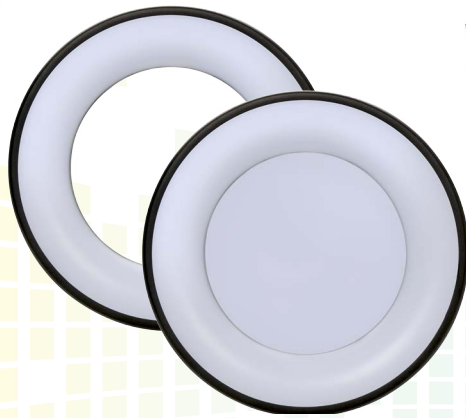

LED POLO DOWNLIGHT

Energy efficient integrated LED Ceiling Mounted and Pendant downlights

- Hollow ring design with diffused light emitting from inner surface
- 40,000 hours long life
- Suitable for home use, office, hotel, restaurants and more
- 2000lm useful, 2200lm total lumens
- Constructed from corrosion resistant plastic
- 3000K warm white and 4000K cool white colour options
- Instant full light
- Not suitable for dimming

Surface Mounted Downlight (8878, 6348)

- Supplied with both ring style and full back mounting bracket

Drop Pendant Downlight (8885, 6355)

- Adjustable drop length from 150mm - 1500mm

Code	Product Name	Watts	Colour	Useful Lumens	Total Lumens	Beam Angle	Height	Diameter	MOQ
8878	Polo Integrated Downlight	25W	3000K Warm White	2000lm	2200lm	120°	51mm	298mm	1
6348	Polo Integrated Downlight	25W	4000K Cool White	2000lm	2200lm	120°	51mm	298mm	1
8885	Polo Integrated Downlight	25W	3000K Warm White	2000lm	2200lm	120°	251mm-1601mm	298mm	1
6355	Polo Integrated Downlight	25W	4000K Cool White	2000lm	2200lm	120°	251mm-1601mm	298mm	1