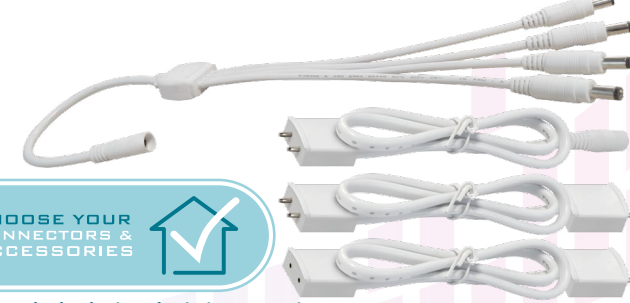

**BE YOUR OWN
LIGHTING
DESIGNER**

**CHOOSE YOUR
POWER SUPPLY**

Contents: 1x Power Supply
1x Touch Sensitive On/Off Switch
1x Power Lead
2x 3M Adhesive Strips for mounting

LED Mini Link-Light Power Supplies

**CHOOSE YOUR
SWITCH**

LED Mini Link-Light Switches

Code	Name	Length
5013	LED Mini Link-Light Additional Touch Sensitive On/Off	67mm
5020	LED Mini Link-Light Touch Sensitive Dimmer	67mm
5037	LED Mini Link-Light Motion Sensor On/Off	67mm

**CHOOSE YOUR
CONNECTORS &
ACCESSORIES**

LED Mini Link-Light Leads

Code	Name	Length
5068	LED Mini Link-Light 4-Way Adapter Lead Split the power supply for up-to 4 separate circuits	500mm
5044	LED Mini Link-Light Additional Power Lead Connects a power supply directly to a link-light (no switch)	500mm
5051	LED Mini Link-Light Link Lead (Male-to-Male) Flexibly connect a link-light to a link-light	500mm
5648	LED Mini Link-Light Link Lead (Female-to-Male) Flexibly connect a switch to a link-light	500mm